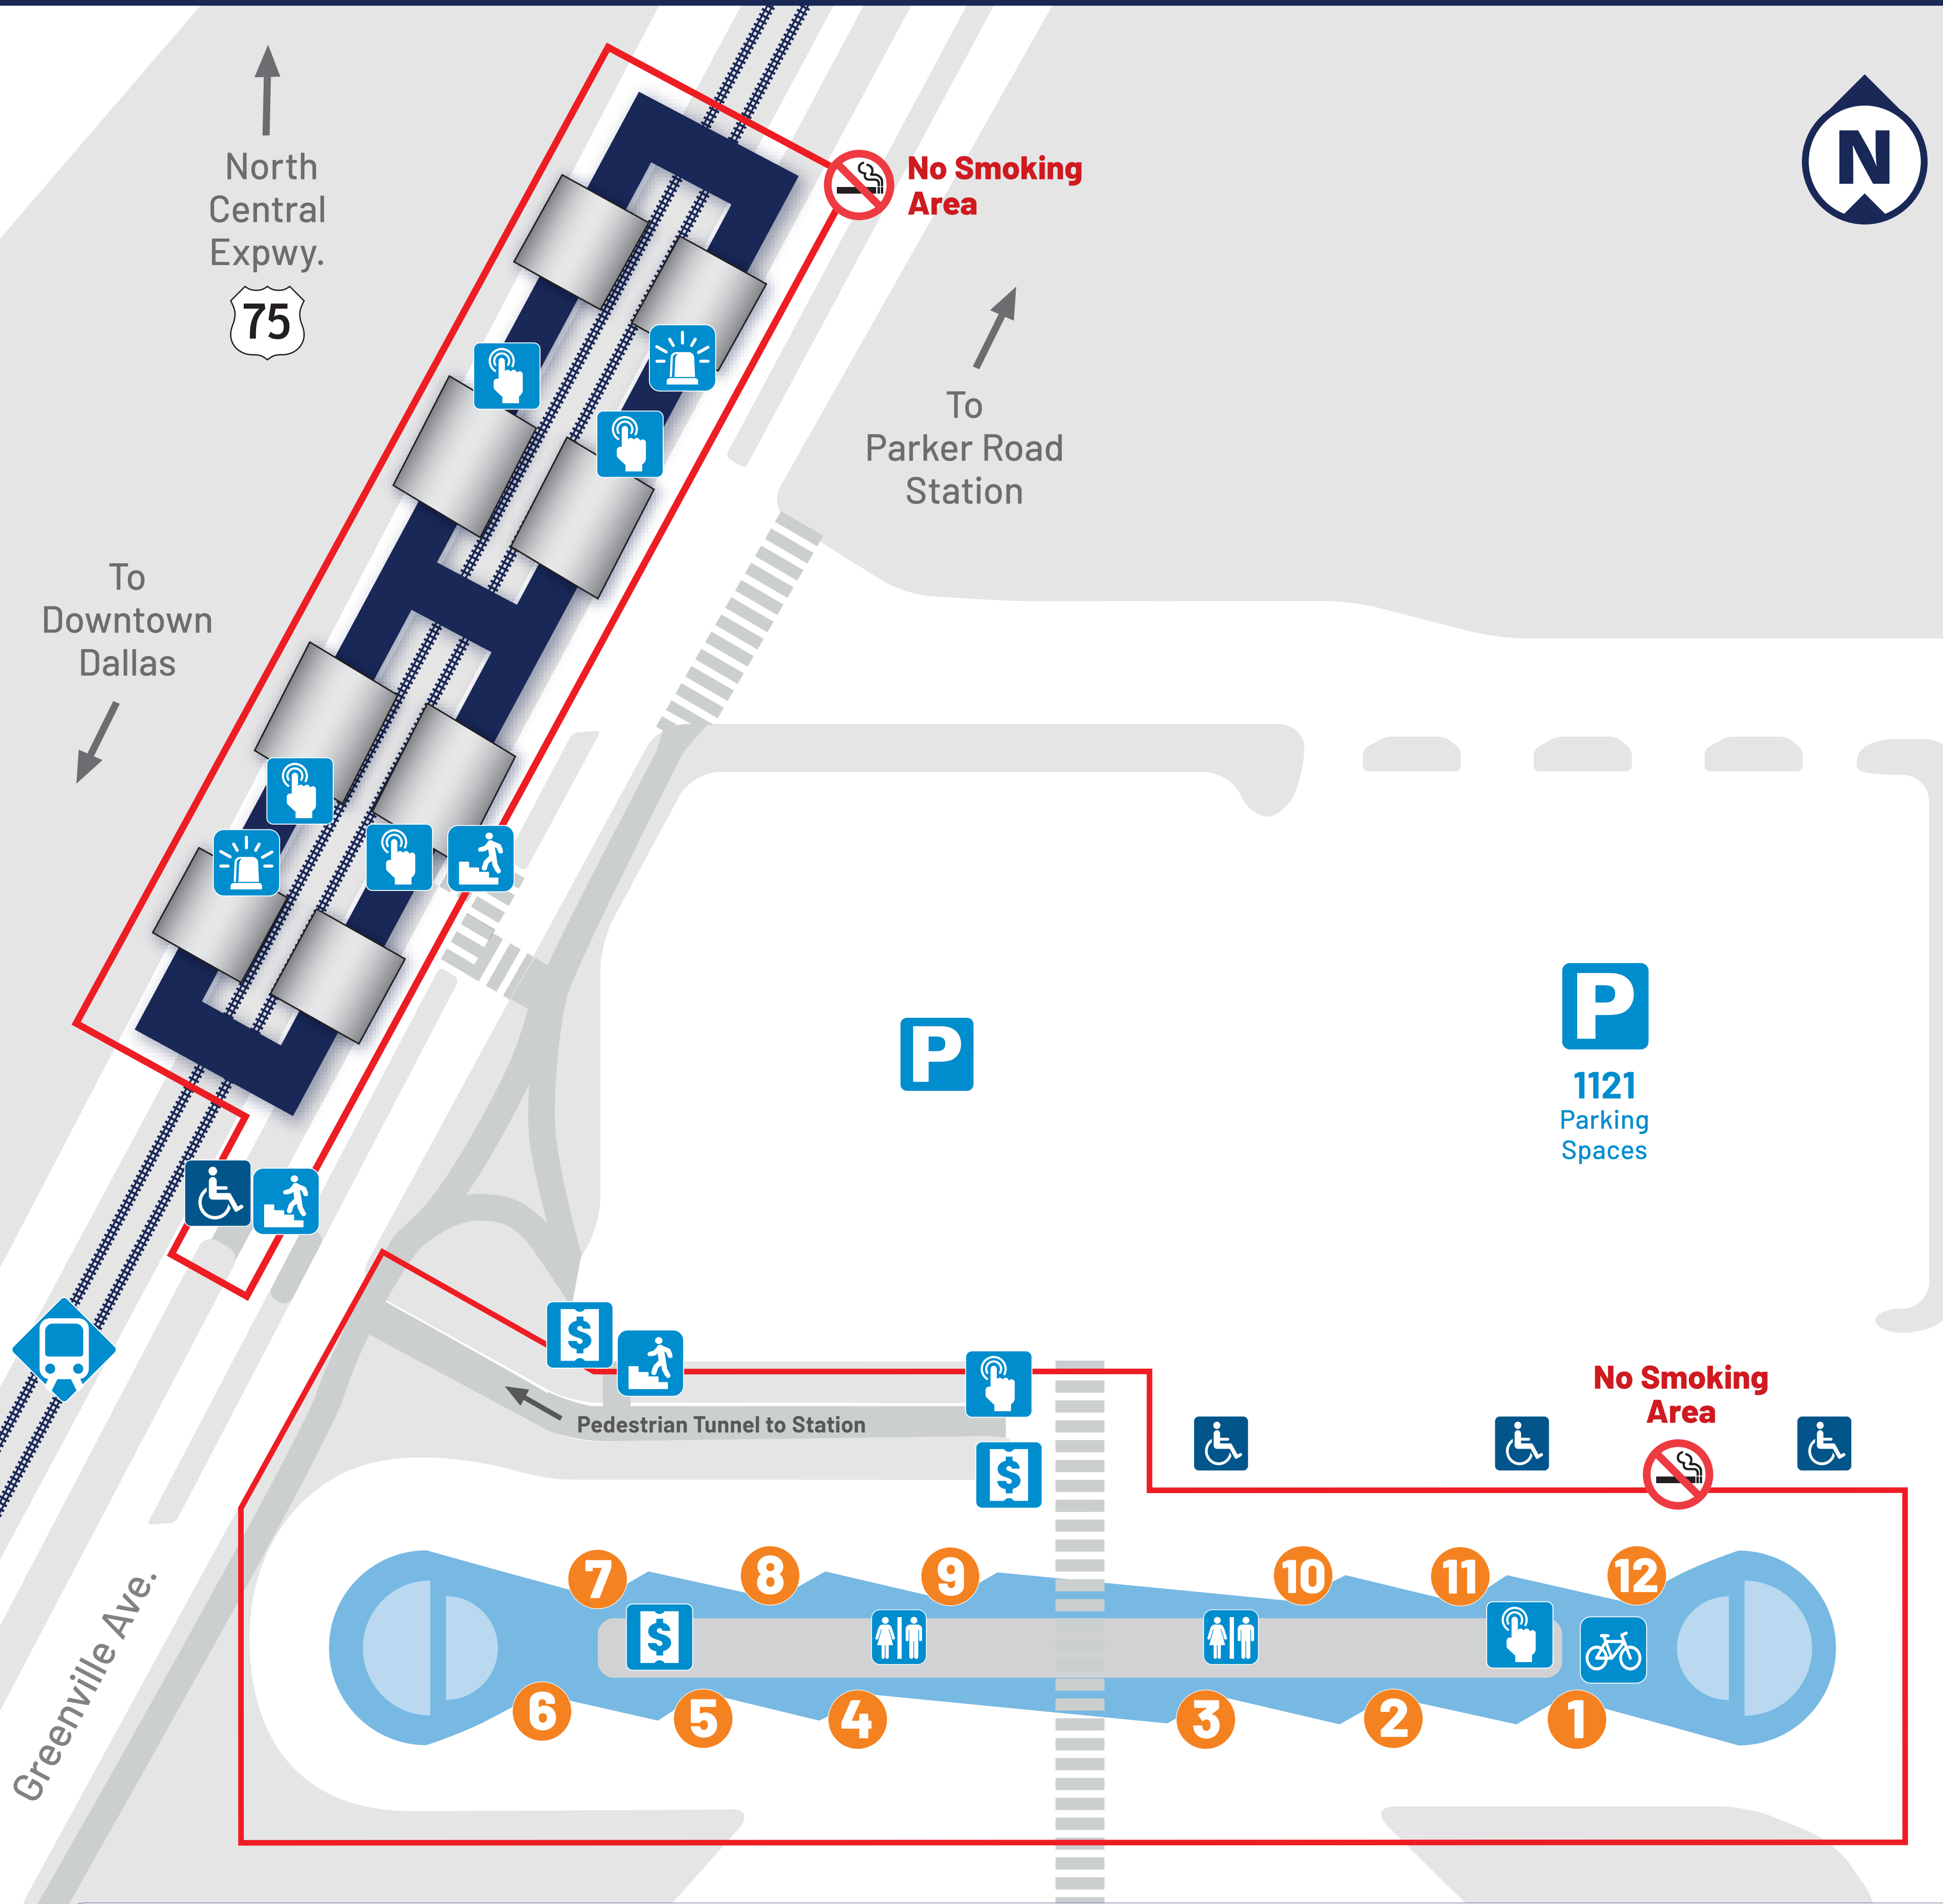

1051 North Greenville Avenue, Richardson, Texas 75081

Arapaho Center Station

Effective June 10, 2024

ORANGE LINE

RED LINE

Ways to Pay and Save! ¡Formas de pagar y ahorrar!

Access DART Say Something
in the GoPass App
No Smartphone? Text 214-256-1819

BUS BOARDING / ABORDAJE DE AUTOBUSES

For next arrival times, text "DART 33224" to 41411.
Para conocer los próximos horarios de llegada, envíe "DART 33224"
por mensaje de texto al 41411.

- 1 Rail Disruption Shuttle
- 2 238 Downtown Garland Station
- 3 238 Addison Transit Center
- 4 For Future Use
- 5 For Future Use
- 6 GEICO
- 7 For Future Use
- 8 For Future Use
- 9 For Future Use
- 10 244
- 11 Paratransit
- 12 243
- ? Call 214-979-1111 or visit DART.org

- DART Rail
- Ticket Vending Machine
- Interactive Kiosk
- Emergency Phone
- Restrooms
- Parking
- Accessible Access or Parking
- Stairs
- Bicycle Storage/Parking