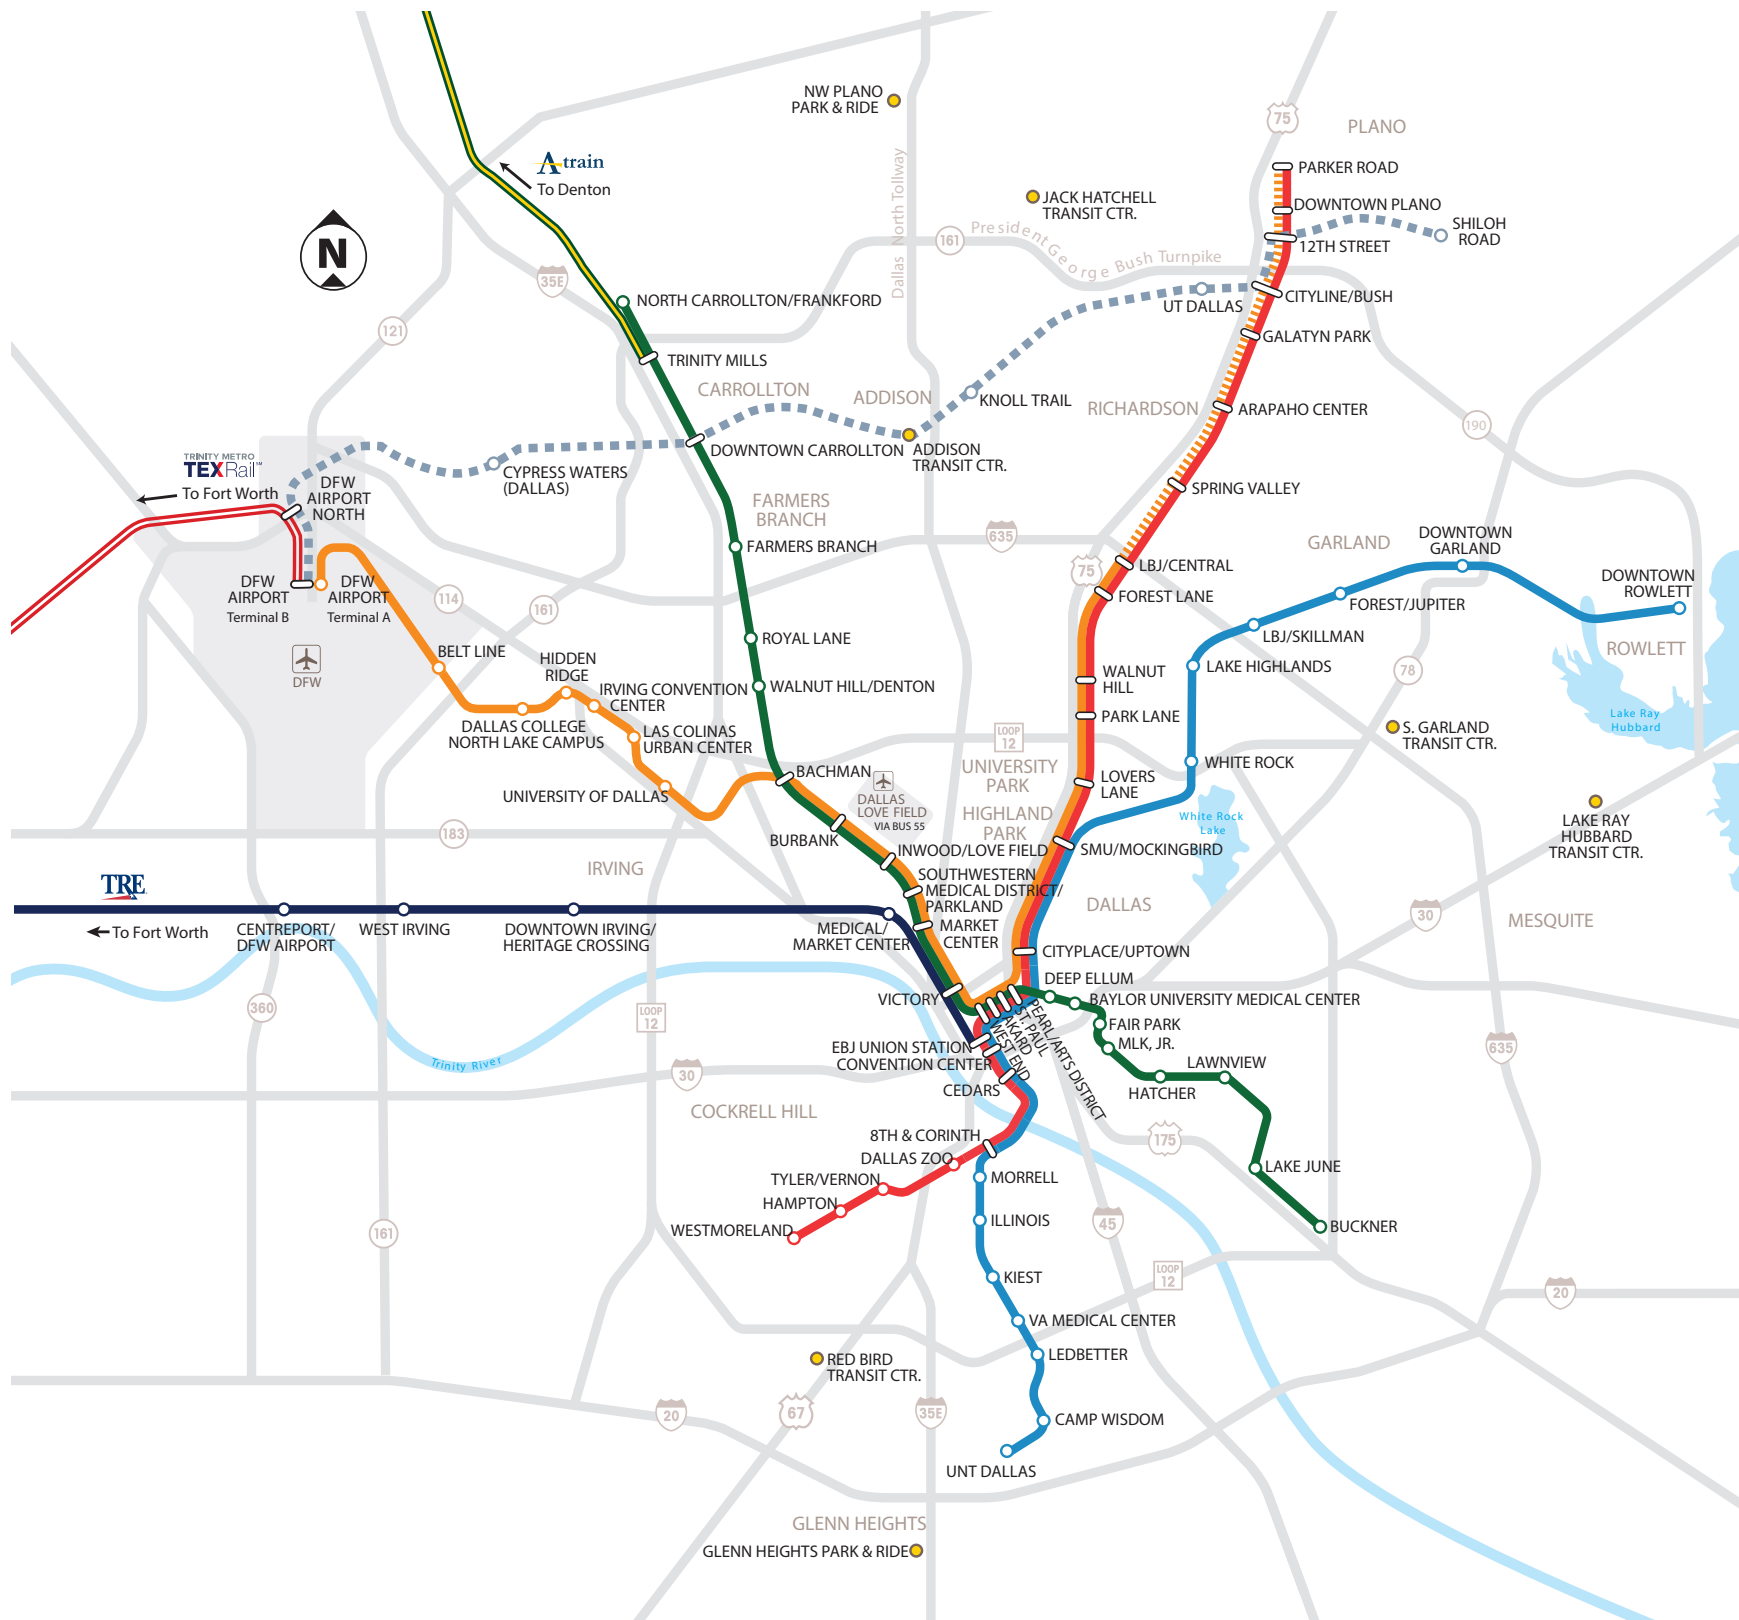

### Map Legend

- Blue Line
- Red Line
- Green Line
- Orange Line
- Orange Line Weekdays Peak Only
- Trinity Railway Express (No Sunday Service)
- TEXRail (Trinity Metro)
- A-Train (DCTA)
- M-Line Trolley
- Dallas Streetcar
- Transit Center or Park & Ride

Inset Map: Dallas Streetcar

### TRE and TEXRail to Fort Worth

Stations shown: FORT WORTH CENTRAL STATION, FORT WORTH T&P STATION, FORT WORTH, BELL, RICHLAND HILLS, and FORT WORTH.

### Downtown Dallas

Stations shown: EBJ Union Station, Convention Center Station, West End Station, West Transfer Center, Akard Station, St. Paul Station, East Transfer Center, Deep Ellum Station, and Pearl/Arts District Station.