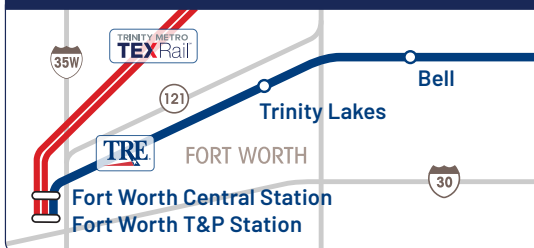

DART Current and Future Rail Services

Effective February 19, 2024

FUTURE SERVICES

DESIGN/CONSTRUCTION UNDERWAY

Silver Line
(Late 2025 to Mid-2026)

TRE AND TEXRAIL TO FORT WORTH

MAP LEGEND / LEYENDA DEL MAPA

- Blue Line **B**
- Red Line **R**
- Green Line **G**
- Orange Line **O**
- Orange Line / (Weekdays Peak Only)
- Trinity Railway Express **TRE**
- TEXRail (Operated by Trinity Metro) **TEXRail**
- A-Train (Operated by DCTA) **A-Train**
- Transit Centers/Transfer Centers/
Transfer Locations/Park-and-Rides