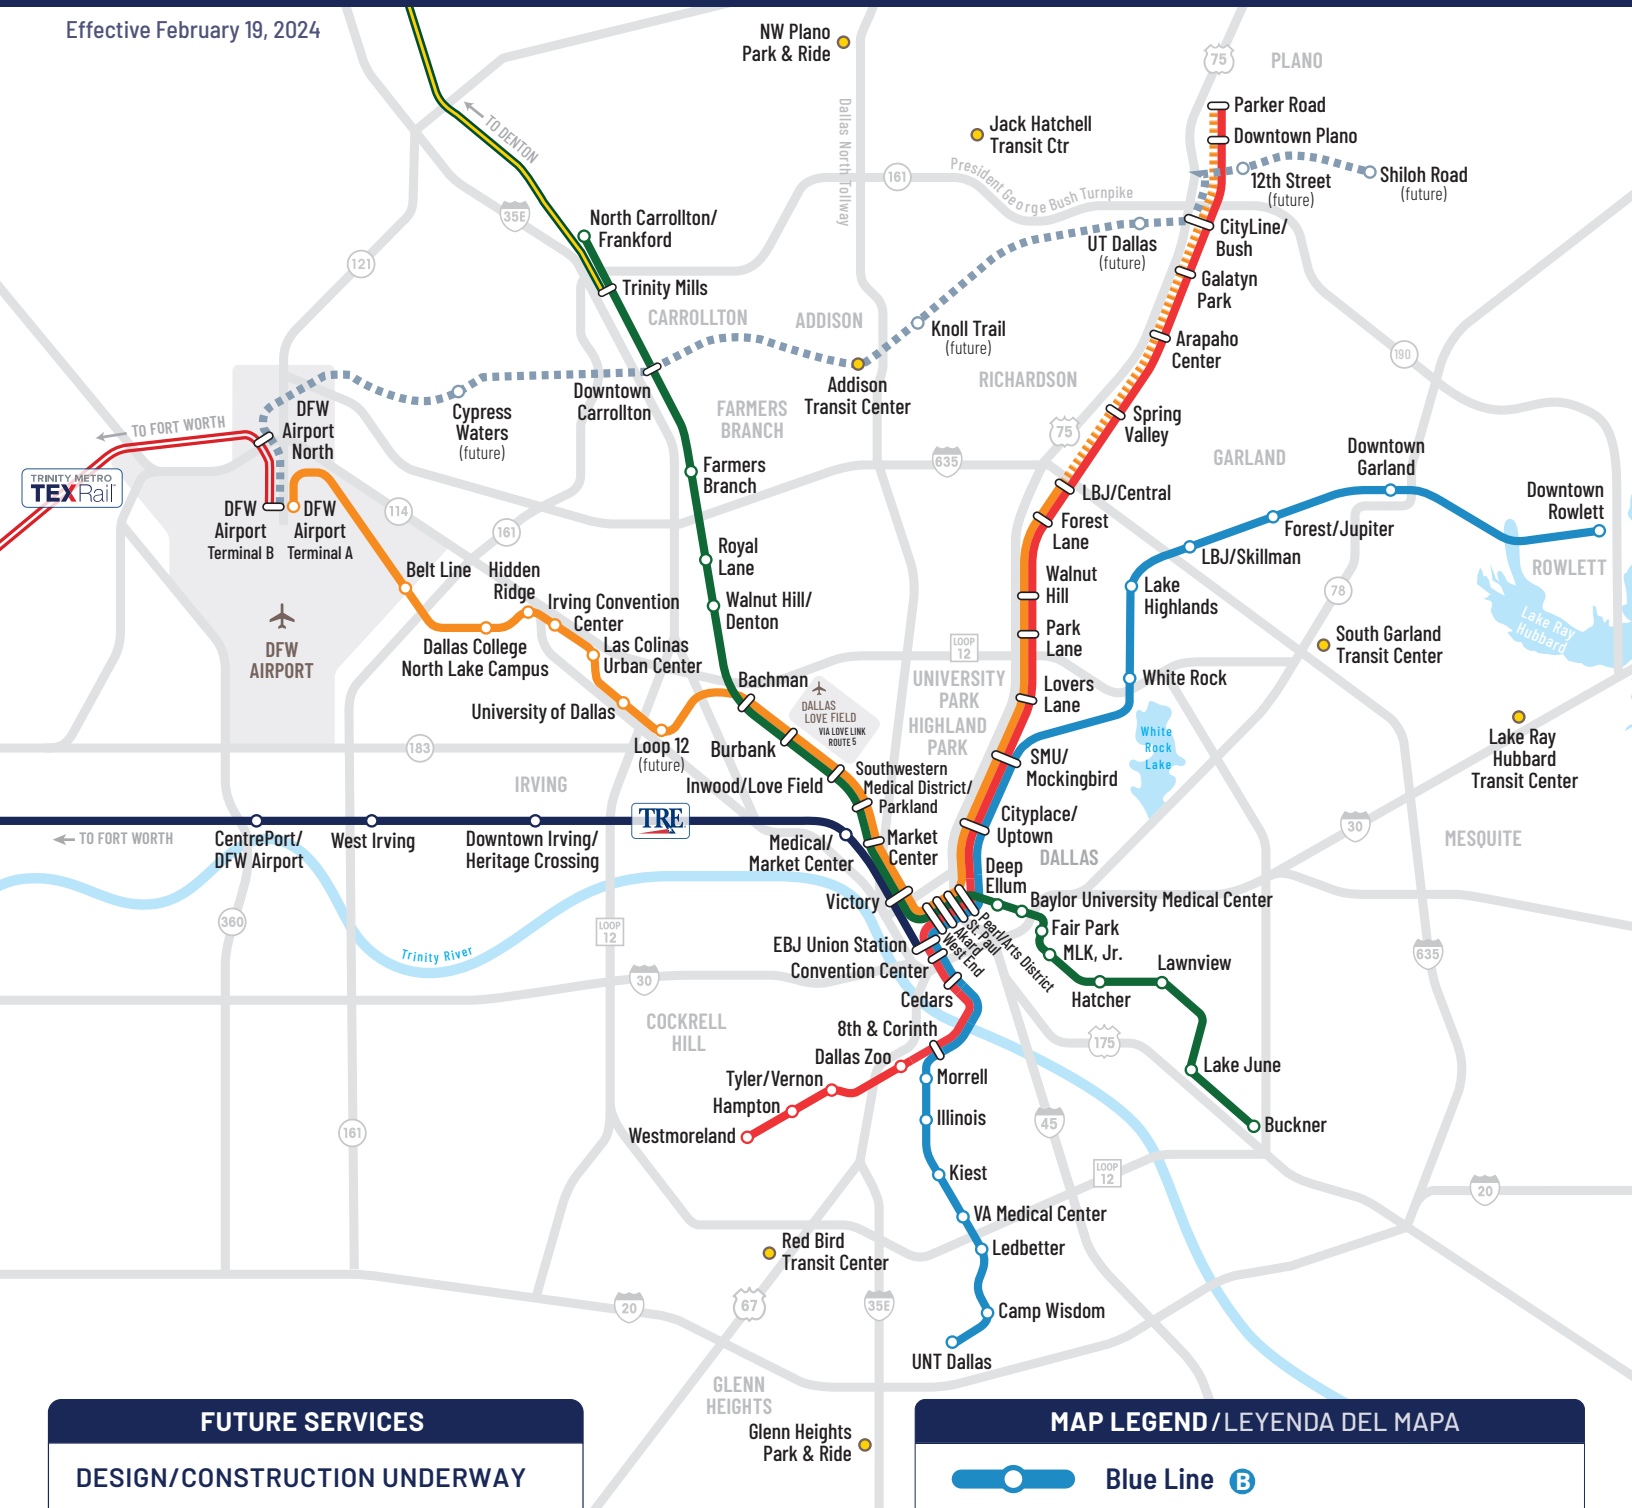

DART Current and Future Rail Services

Effective February 19, 2024

FUTURE SERVICES

DESIGN/CONSTRUCTION UNDERWAY

Silver Line
(Late 2025 to Mid-2026)

TRE AND TEXRAIL TO FORT WORTH

MAP LEGEND / LEYENDA DEL MAPA

- Blue Line **B**
- Red Line **R**
- Green Line **G**
- Orange Line **O**
- Orange Line / (Weekdays Peak Only)
- Trinity Railway Express **TRE**
- TEXRail (Operated by Trinity Metro) **TEXRail**
- A-Train (Operated by DCTA) **A-Train**
- Transit Centers/Transfer Centers/
Transfer Locations/Park-and-Rides