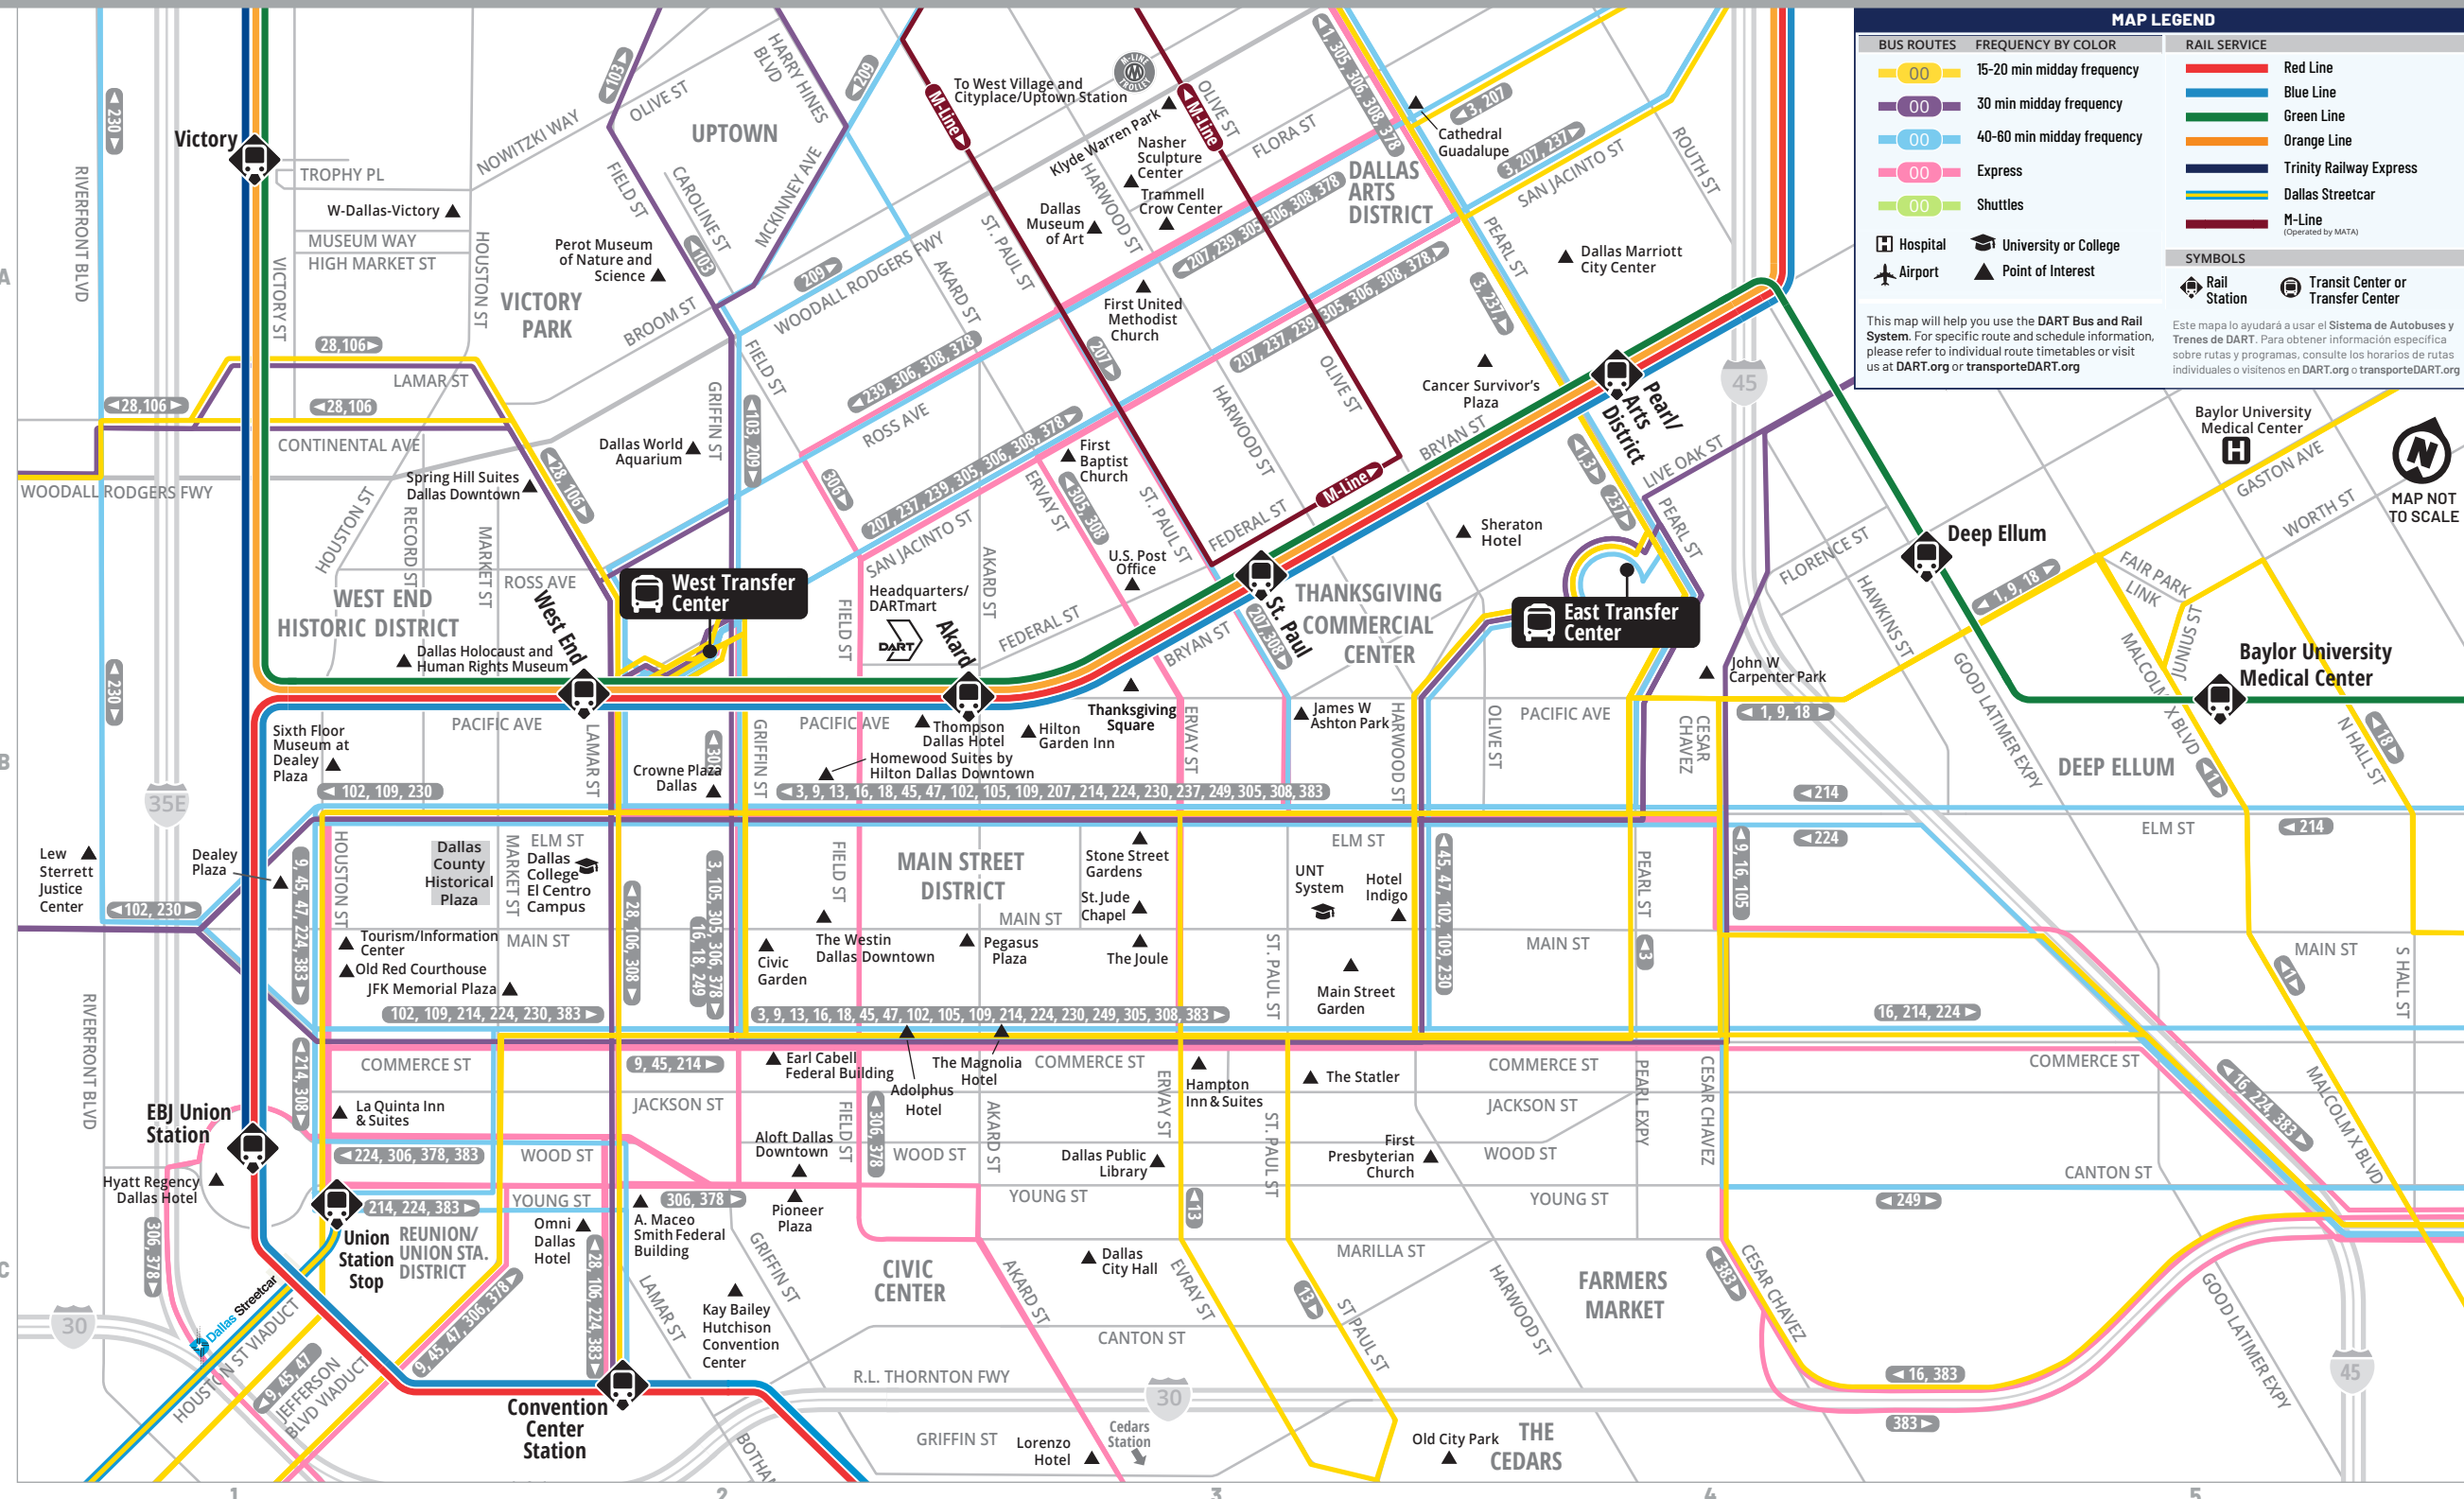

# DOWNTOWN DALLAS MAP • MAPA DEL CENTRO DE DALLAS

### MAP LEGEND

BUS ROUTES	FREQUENCY BY COLOR	RAIL SERVICE
00	15-20 min midday frequency	Red Line
00	30 min midday frequency	Blue Line
00	40-60 min midday frequency	Green Line
00	Express	Orange Line
00	Shuttles	Trinity Railway Express
		Dallas Streetcar
		M-Line (Operated by MATA)
<b>SYMBOLS</b>		Rail Station
		Transit Center or Transfer Center

This map will help you use the DART Bus and Rail System. For specific route and schedule information, please refer to individual route timetables or visit us at [DART.org](http://DART.org) or [transporteDART.org](http://transporteDART.org)

MAP NOT TO SCALE