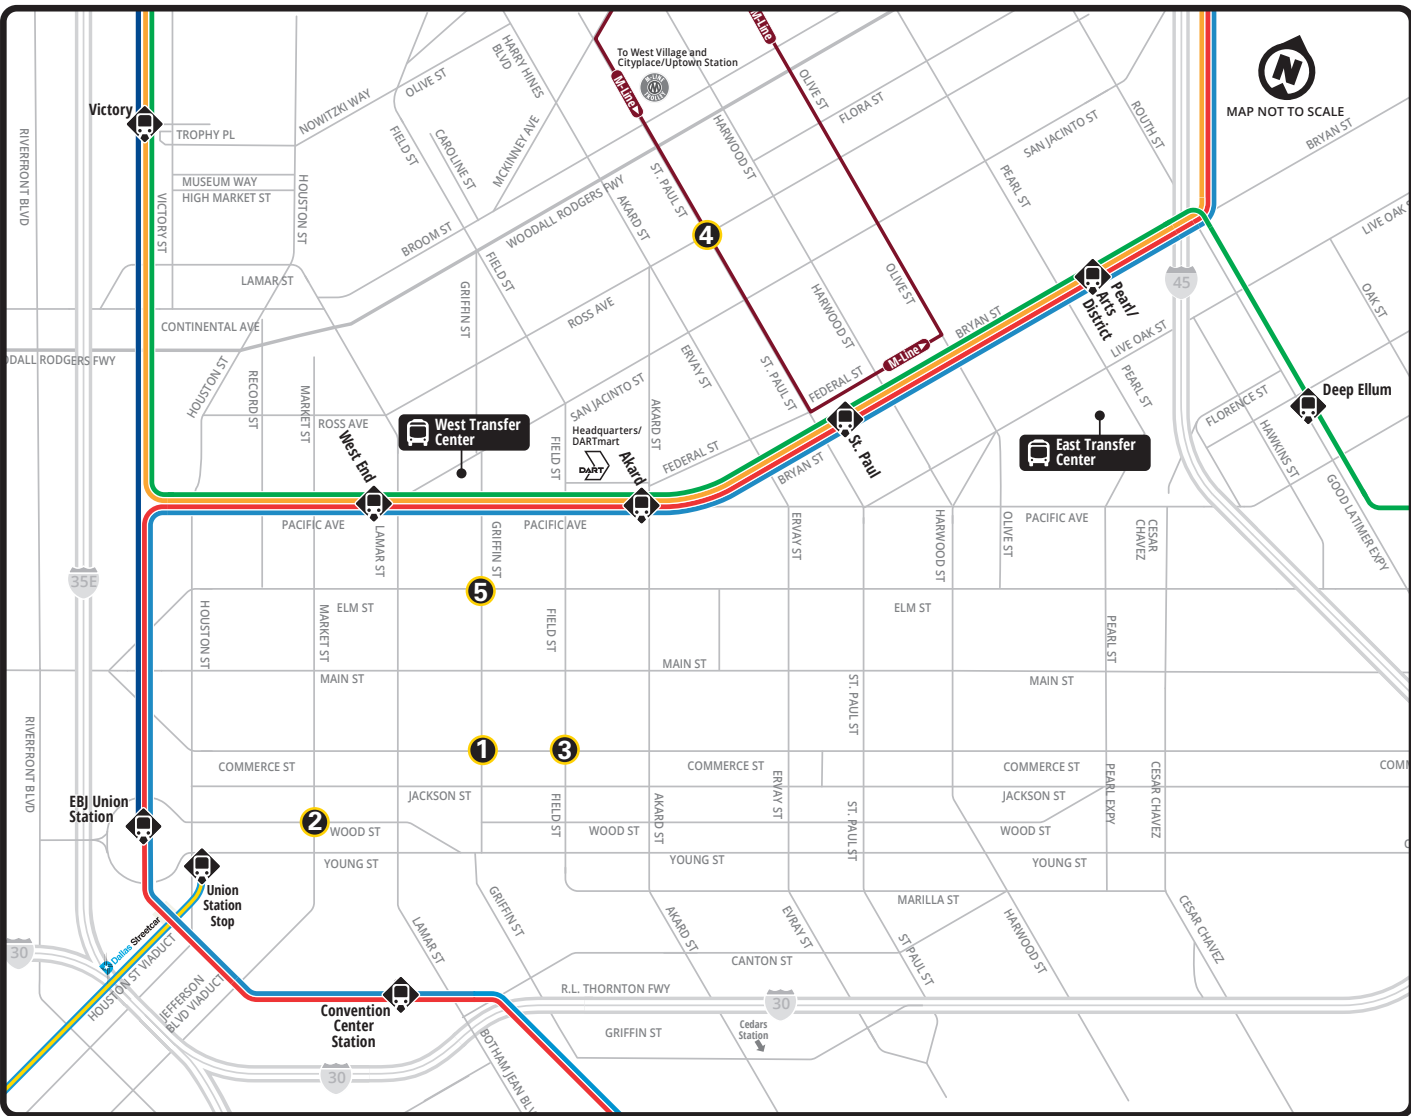

MAJOR DOWNTOWN DALLAS BOARDING LOCATIONS

Bus Stop Legend

Location	
1	Commerce at Griffin
2	Wood at Market
3	Commerce at Field
4	St. Paul at Ross
5	Elm at Griffin

Legend

- Red Line
- Blue Line
- Green Line
- Orange Line
- Trinity Railway Express **TRE**
No Sunday service on TRE
- M-Line Trolley
- Dallas Streetcar

Downtown Boarding Locations

1	Commerce at Griffin	3, 9, 13, 16, 18, 45, 47, 102, 105, 109, 214, 224, 230, 249, 305, 306, 308, 378, 383
2	Wood at Market	9, 45, 47, 214, 224, 306, 378, 383
3	Commerce at Field	3, 9, 13, 16, 18, 45, 47, 102, 105, 109, 214, 224, 230, 249, 305, 306, 308, 378, 383
4	St. Paul at Ross	207, 239, 305, 306, 308, 378, 825
5	Elm at Griffin	3, 9, 13, 16, 18, 45, 47, 102, 105, 109, 207, 214, 224, 230, 237, 249, 305, 306, 308, 378, 383

Other Routes Serving Downtown Dallas

1, 28, 103, 106

TWO GREAT WAYS TO PAY & SAVE!

GoPass

TAP CARD MOBILE APP

Download the app **DART Say Something**
No smartphone? Text 214-256-1819

No Smoking on DART Property