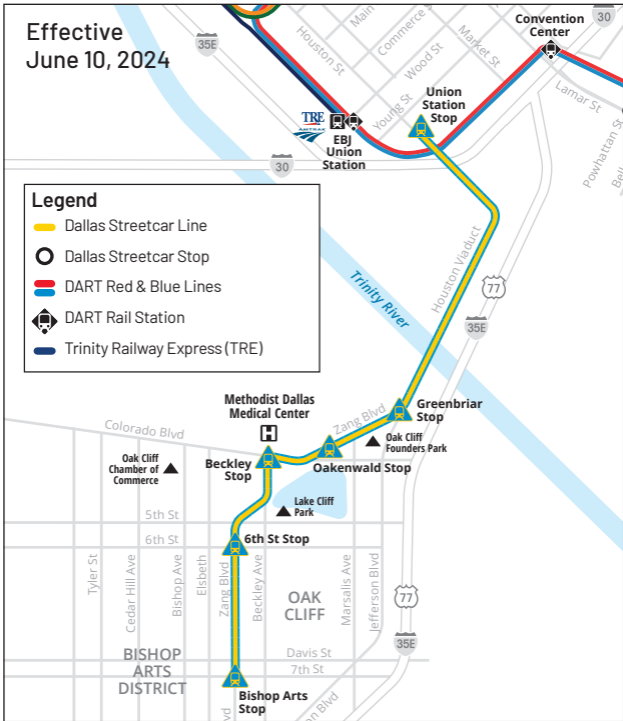

### Legend

-  Dallas Streetcar Line
-  Dallas Streetcar Stop
-  DART Red & Blue Lines
-  DART Rail Station
-  Trinity Railway Express (TRE)

[DART.org/DallasStreetcar](https://DART.org/DallasStreetcar)