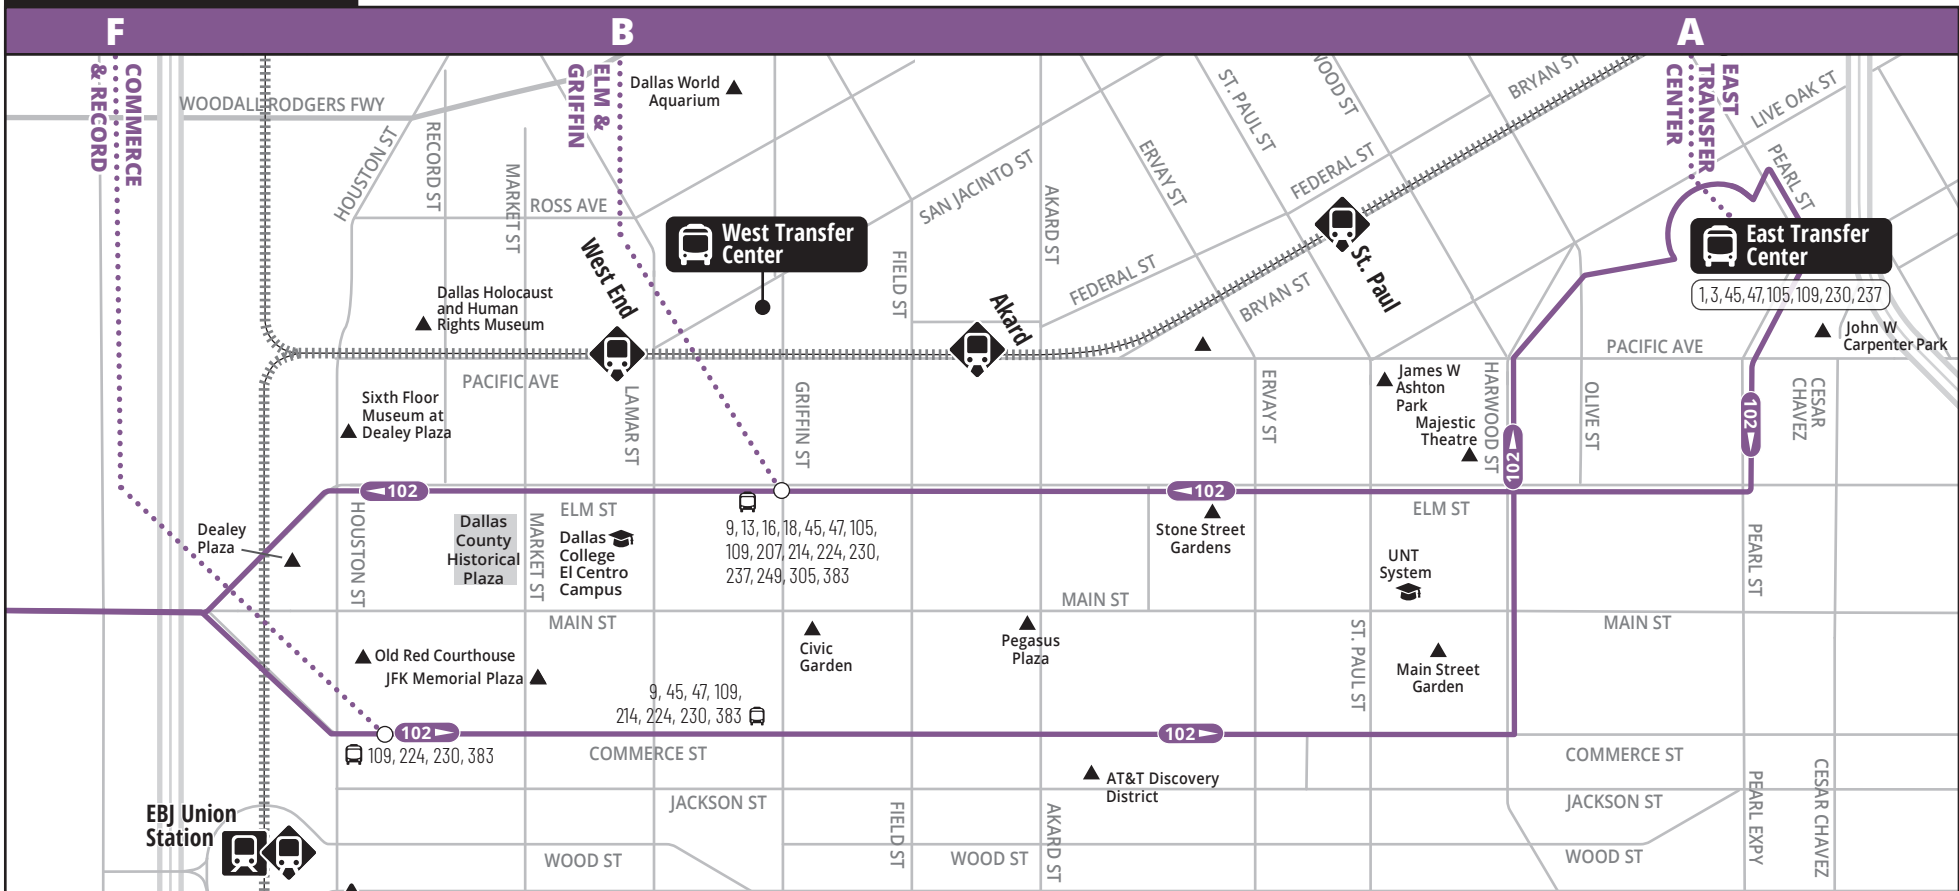

LEGEND

102

-  Route 102
-  Rail Line
-  Rail Station
-  Regional Rail Station
-  Bus Transfer Facility
-  Bus Transfer Point
-  College or University
-  Point of Interest

See Downtown Dallas Map
 Consulte el mapa del centro de Dallas

Map not to scale
 El mapa no representa la escala

Downtown Dallas

East Transfer Center
 1, 3, 45, 47, 105, 109, 230, 237

West Transfer Center

9, 13, 16, 18, 45, 47, 105, 109, 207, 214, 224, 230, 237, 249, 305, 383

9, 45, 47, 109, 214, 224, 230, 383

EBJ Union Station