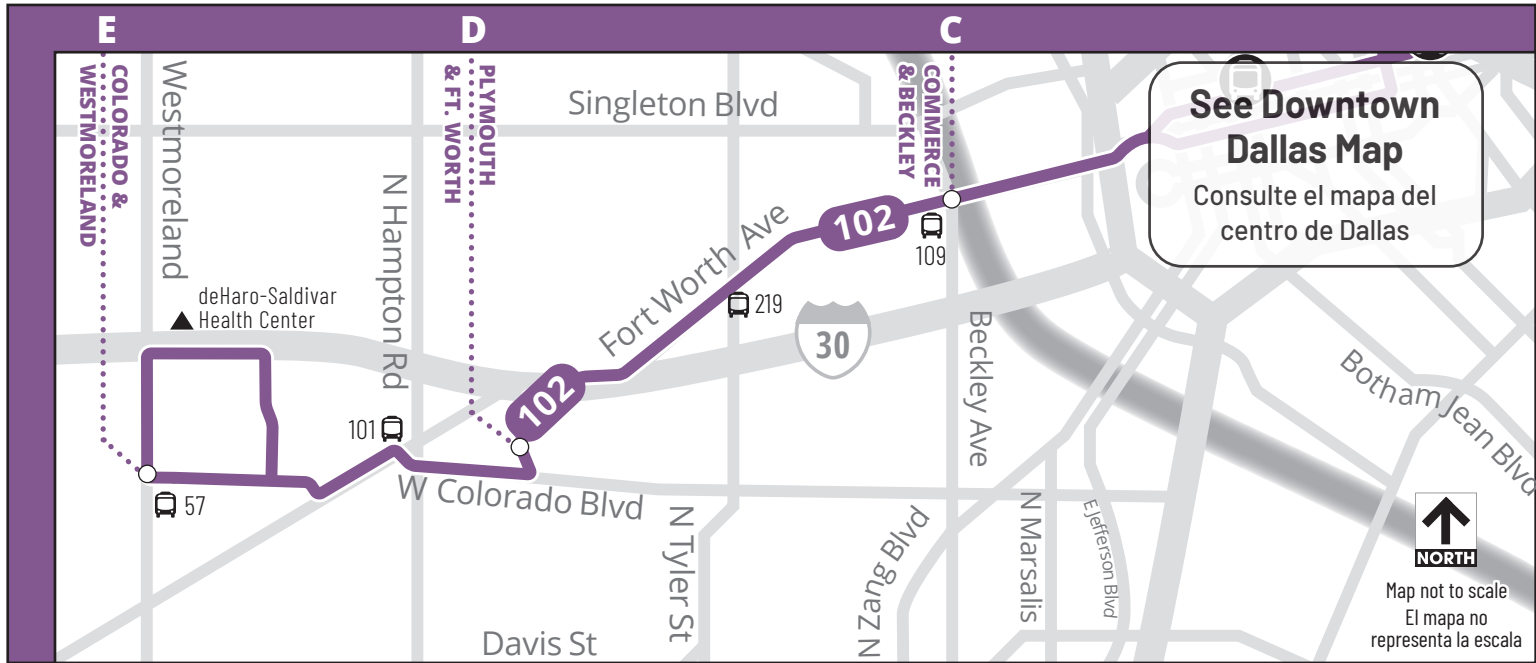

LEGEND

102

-  Route 102
-  Rail Line
-  Rail Station
-  Regional Rail Station
-  Bus Transfer Facility
-  Bus Transfer Point
-  College or University
-  Point of Interest

See Downtown Dallas Map
 Consulte el mapa del centro de Dallas

Map not to scale
 El mapa no representa la escala

Downtown Dallas

East Transfer Center
 1, 3, 45, 47, 105, 109, 230, 237

West Transfer Center

9, 13, 16, 18, 45, 47, 105, 109, 207, 214, 224, 230, 237, 249, 305, 383

9, 45, 47, 109, 214, 224, 230, 383

EBJ Union Station