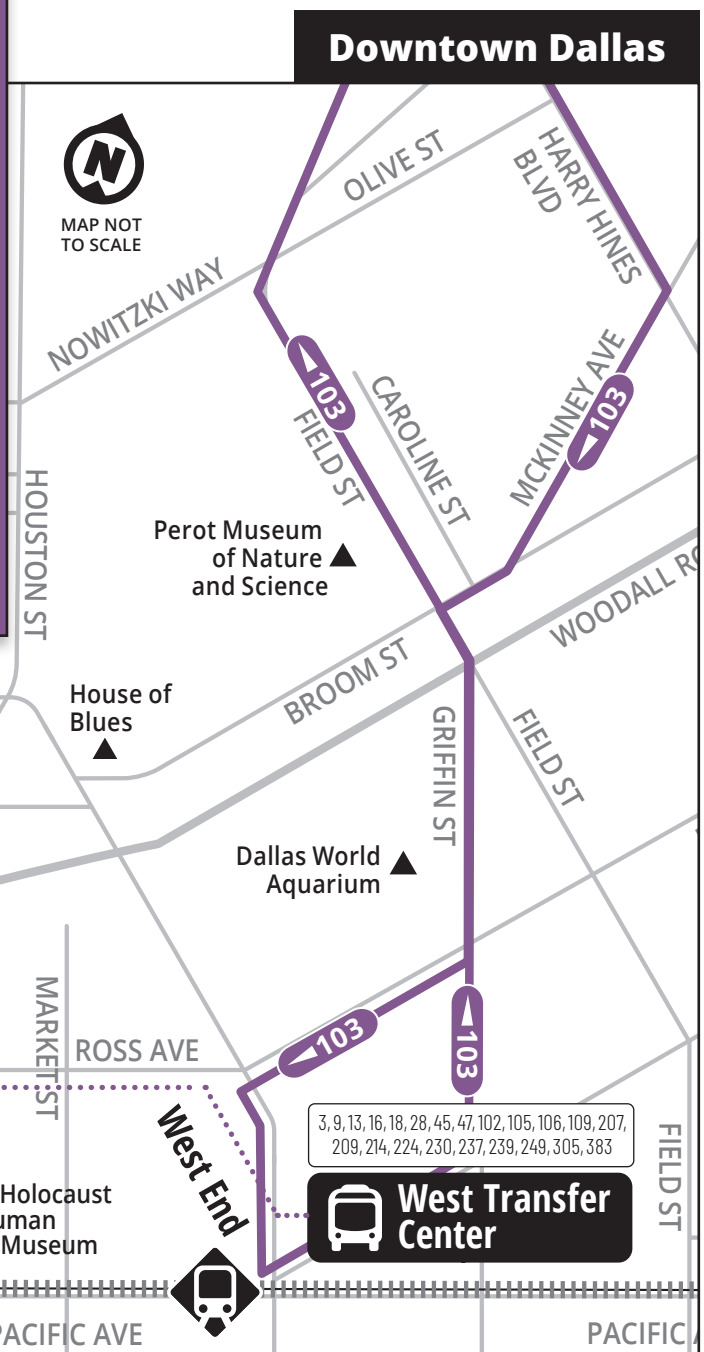

See Downtown Dallas Map
 Consulte el mapa del centro de Dallas

LEGEND

103

- Route 103
- Rail Line
- GoLink Zone
- Rail Station
- Regional Rail Station
- Bus Transfer Facility
- Bus Transfer Point
- GoLink Connection
- College or University
- Point of Interest