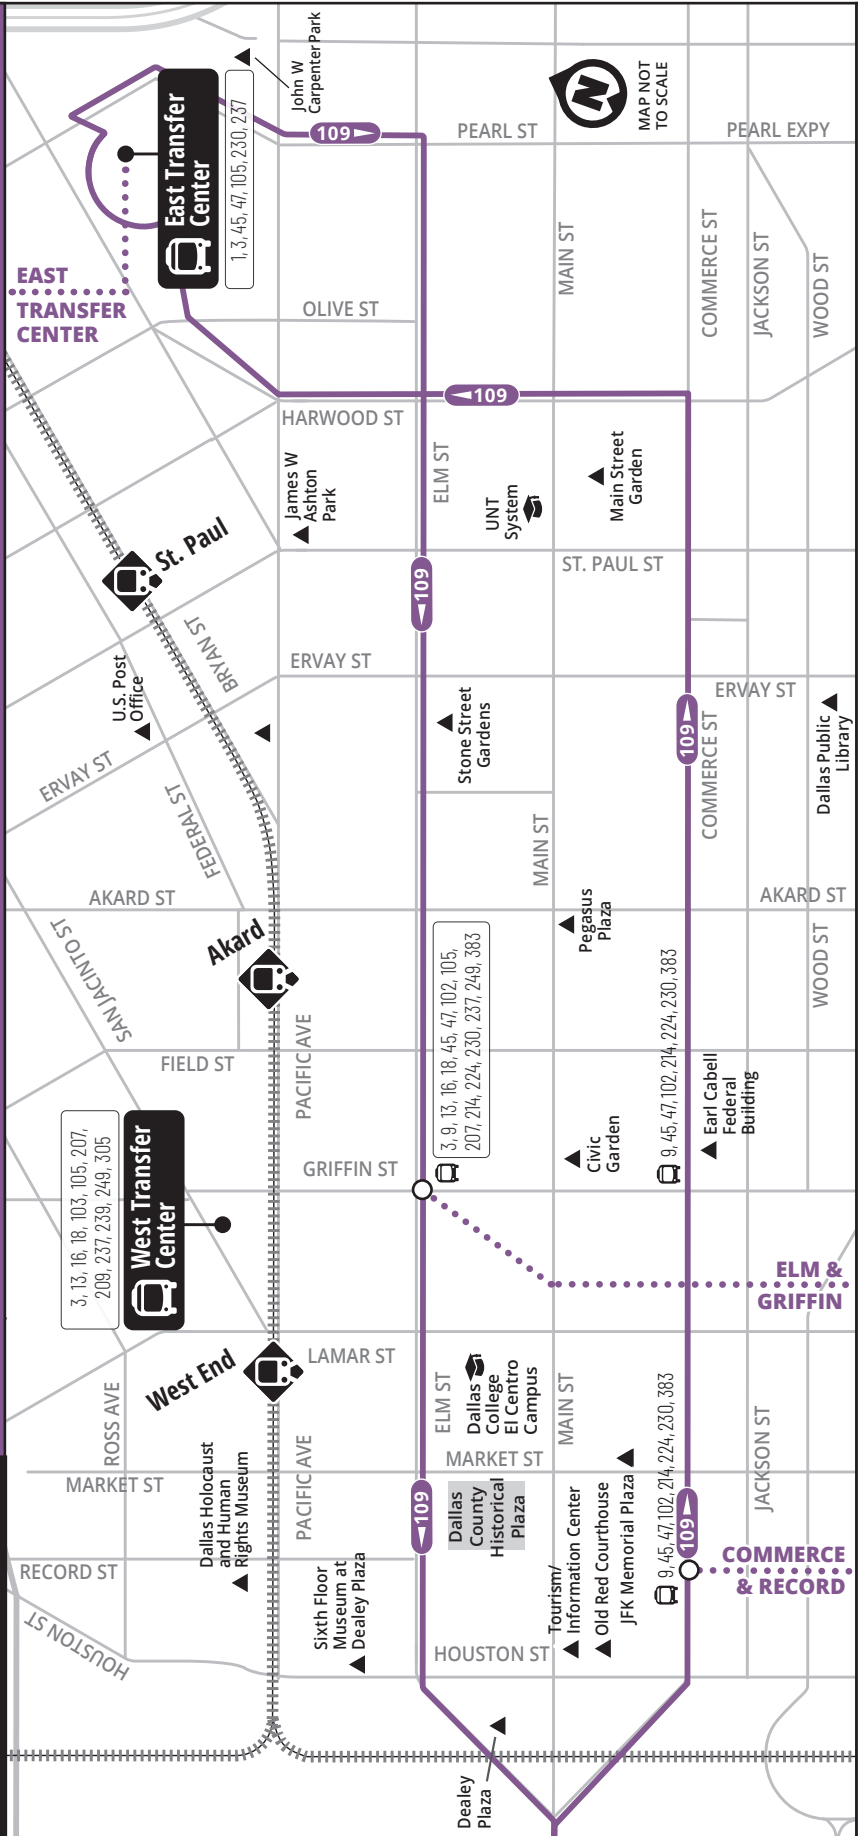

Downtown Dallas

A

B

H

C

D

E

F

G

LEGEND

- Route 109
- Rail Line
- Rail Station
- Streetcar Stop
- Bus Transfer Point
- Hospital
- College or University
- Point of Interest