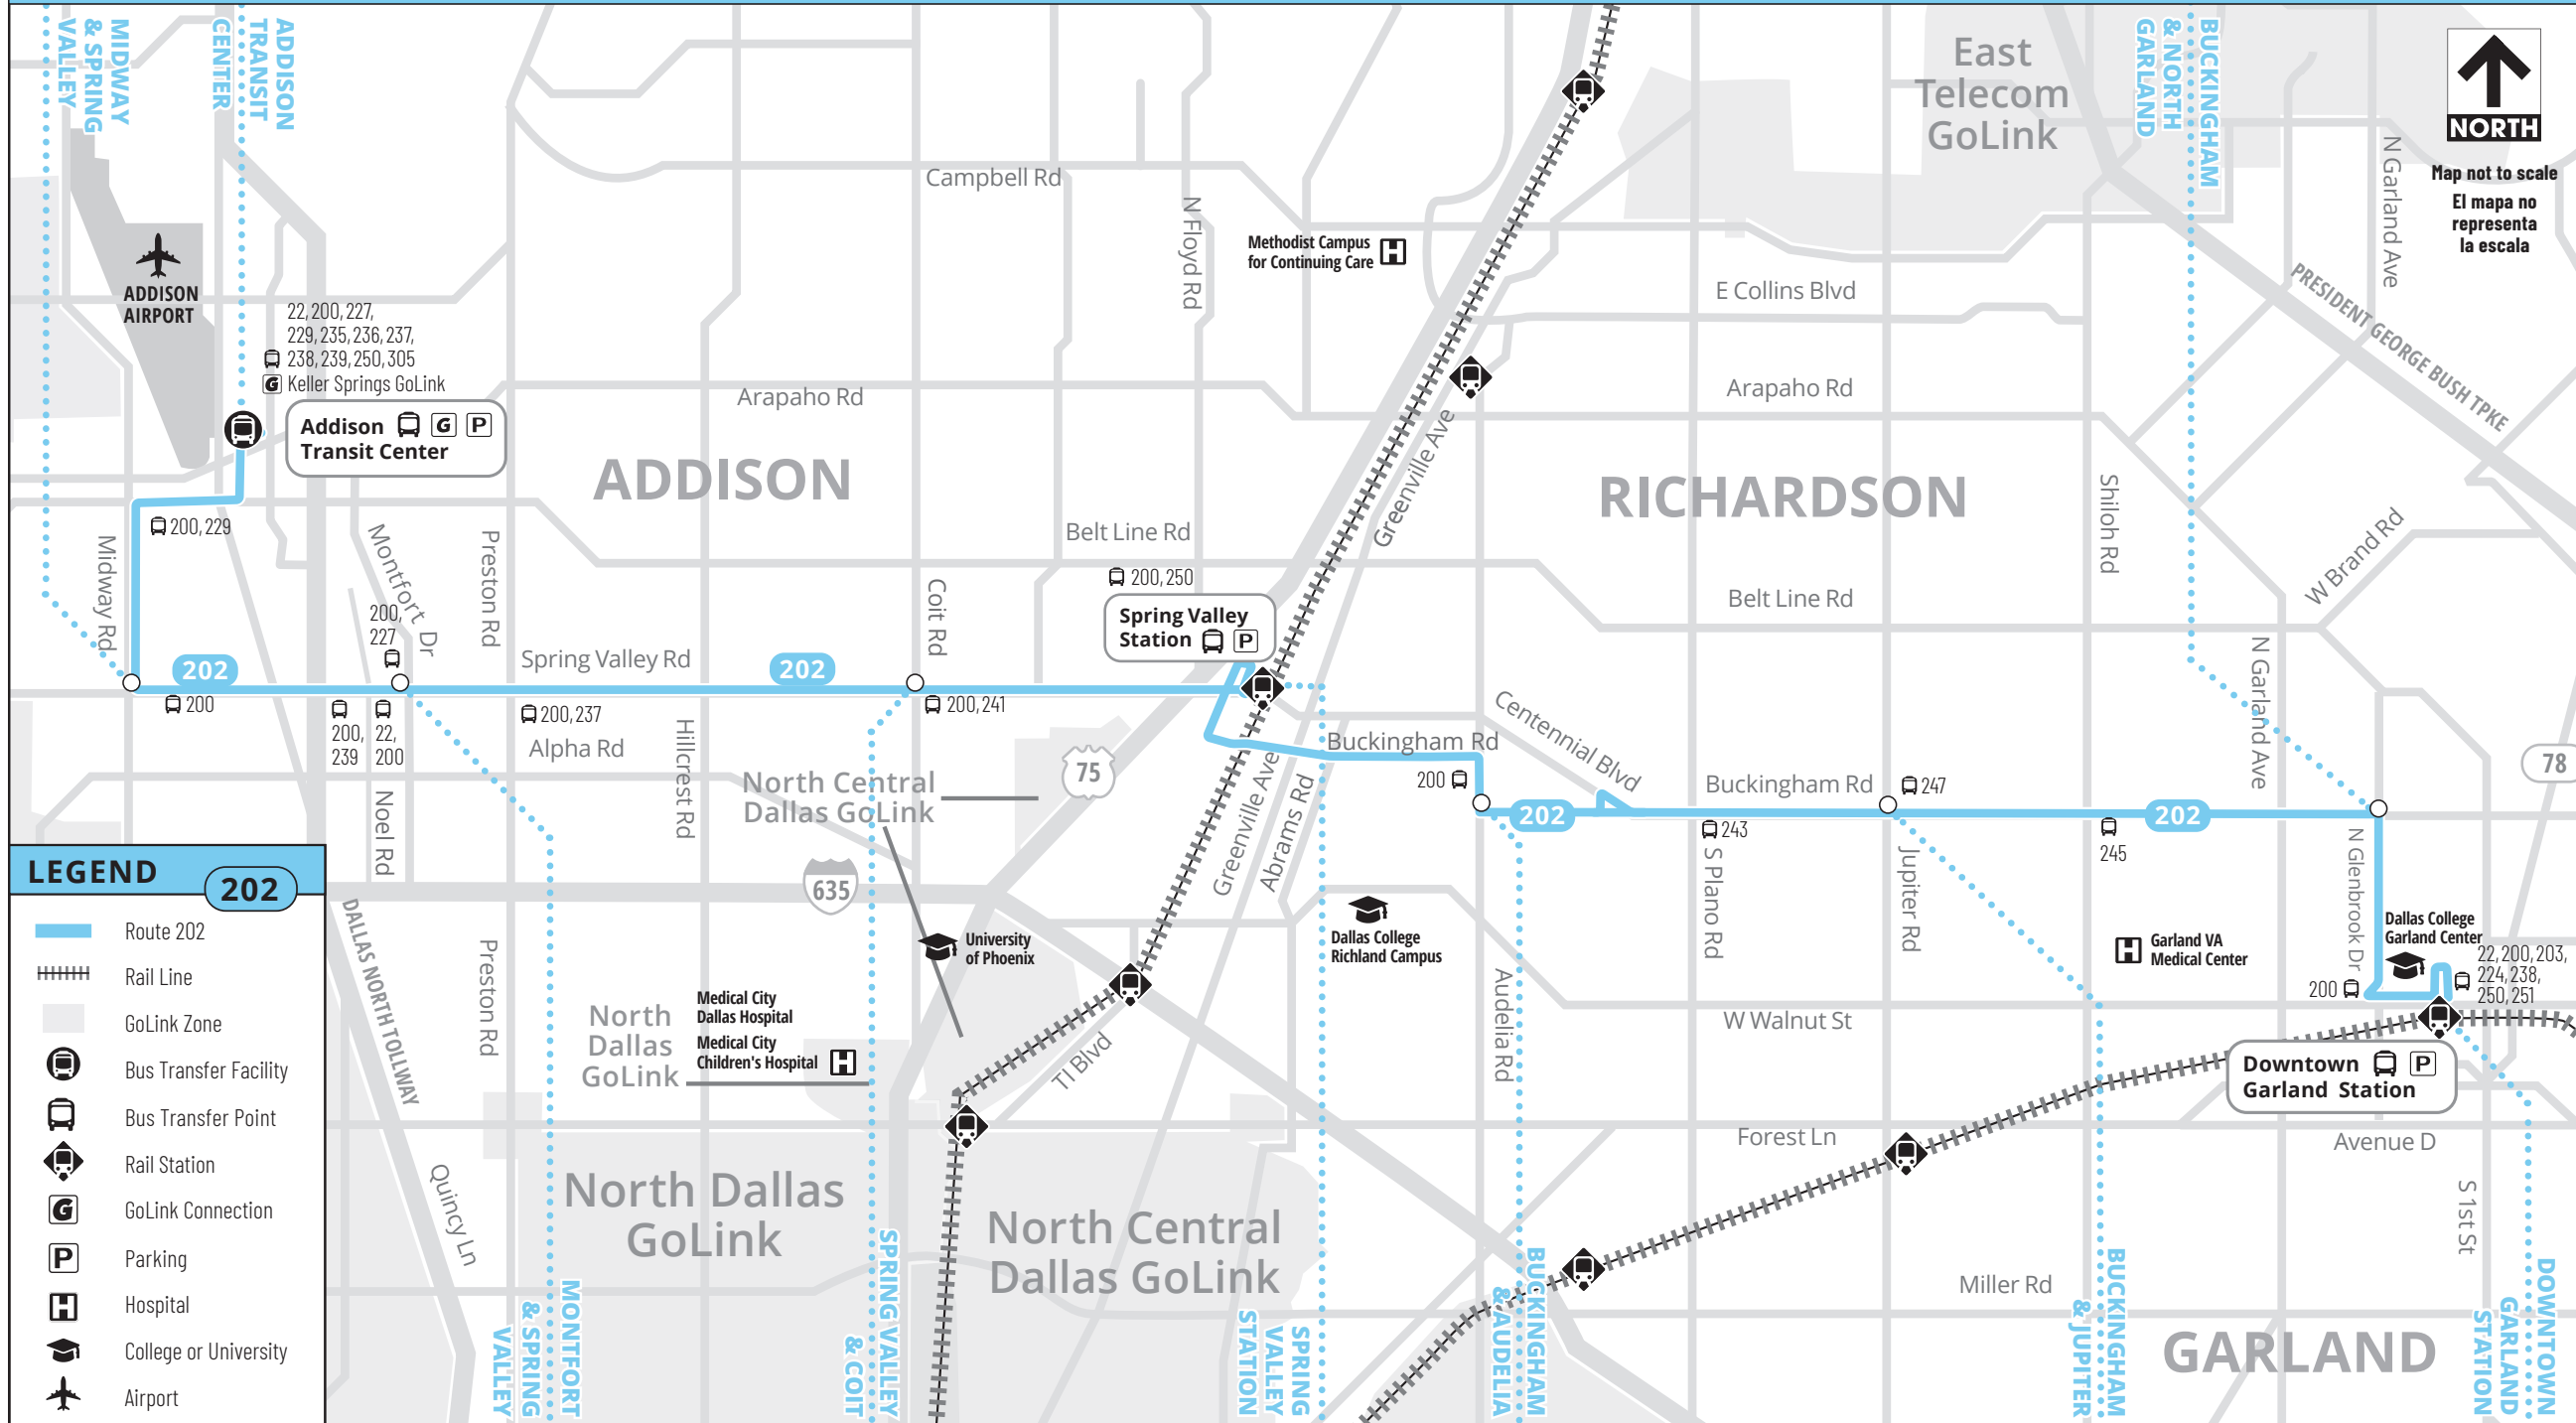

Map not to scale
El mapa no representa la escala

LEGEND **202**

- Route 202
- Rail Line
- GoLink Zone
- Bus Transfer Facility
- Bus Transfer Point
- Rail Station
- GoLink Connection
- Parking
- Hospital
- College or University
- Airport