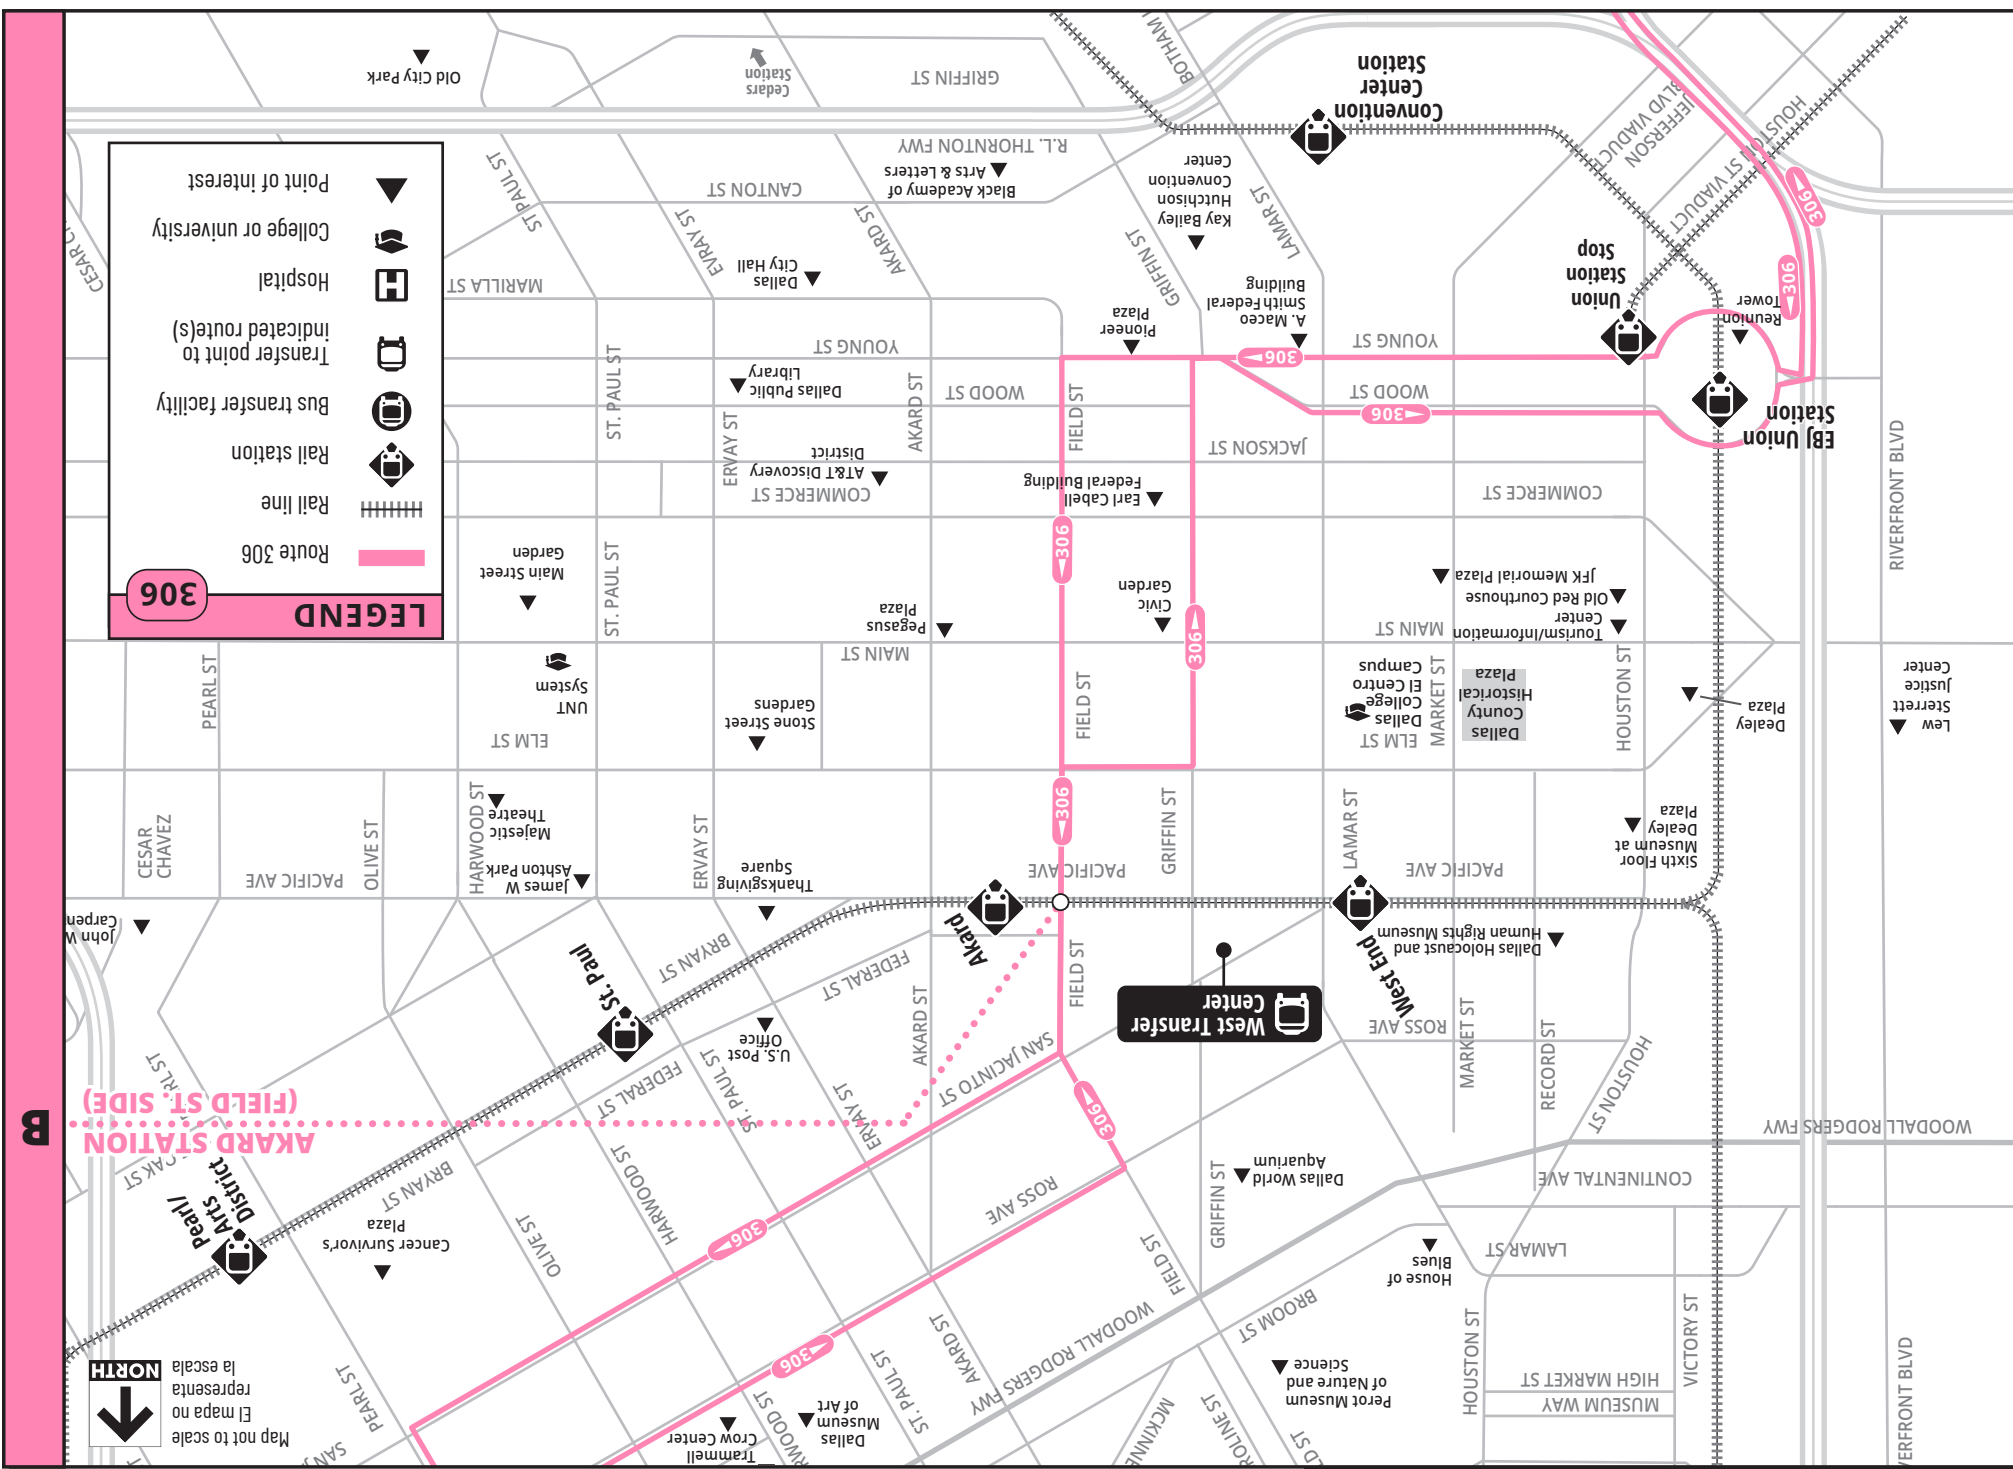

EFFECTIVE • EFECTIVO
JANUARY 23, 2023
23 DE ENERO DE 2023

306 Express

Monday - Friday
Lunes a viernes

Glenn Heights Park & Ride
G P

Akard Station
Downtown Dallas

Market Center Station

SWMD/Parkland Station
H

214-979-1111 • DART.org