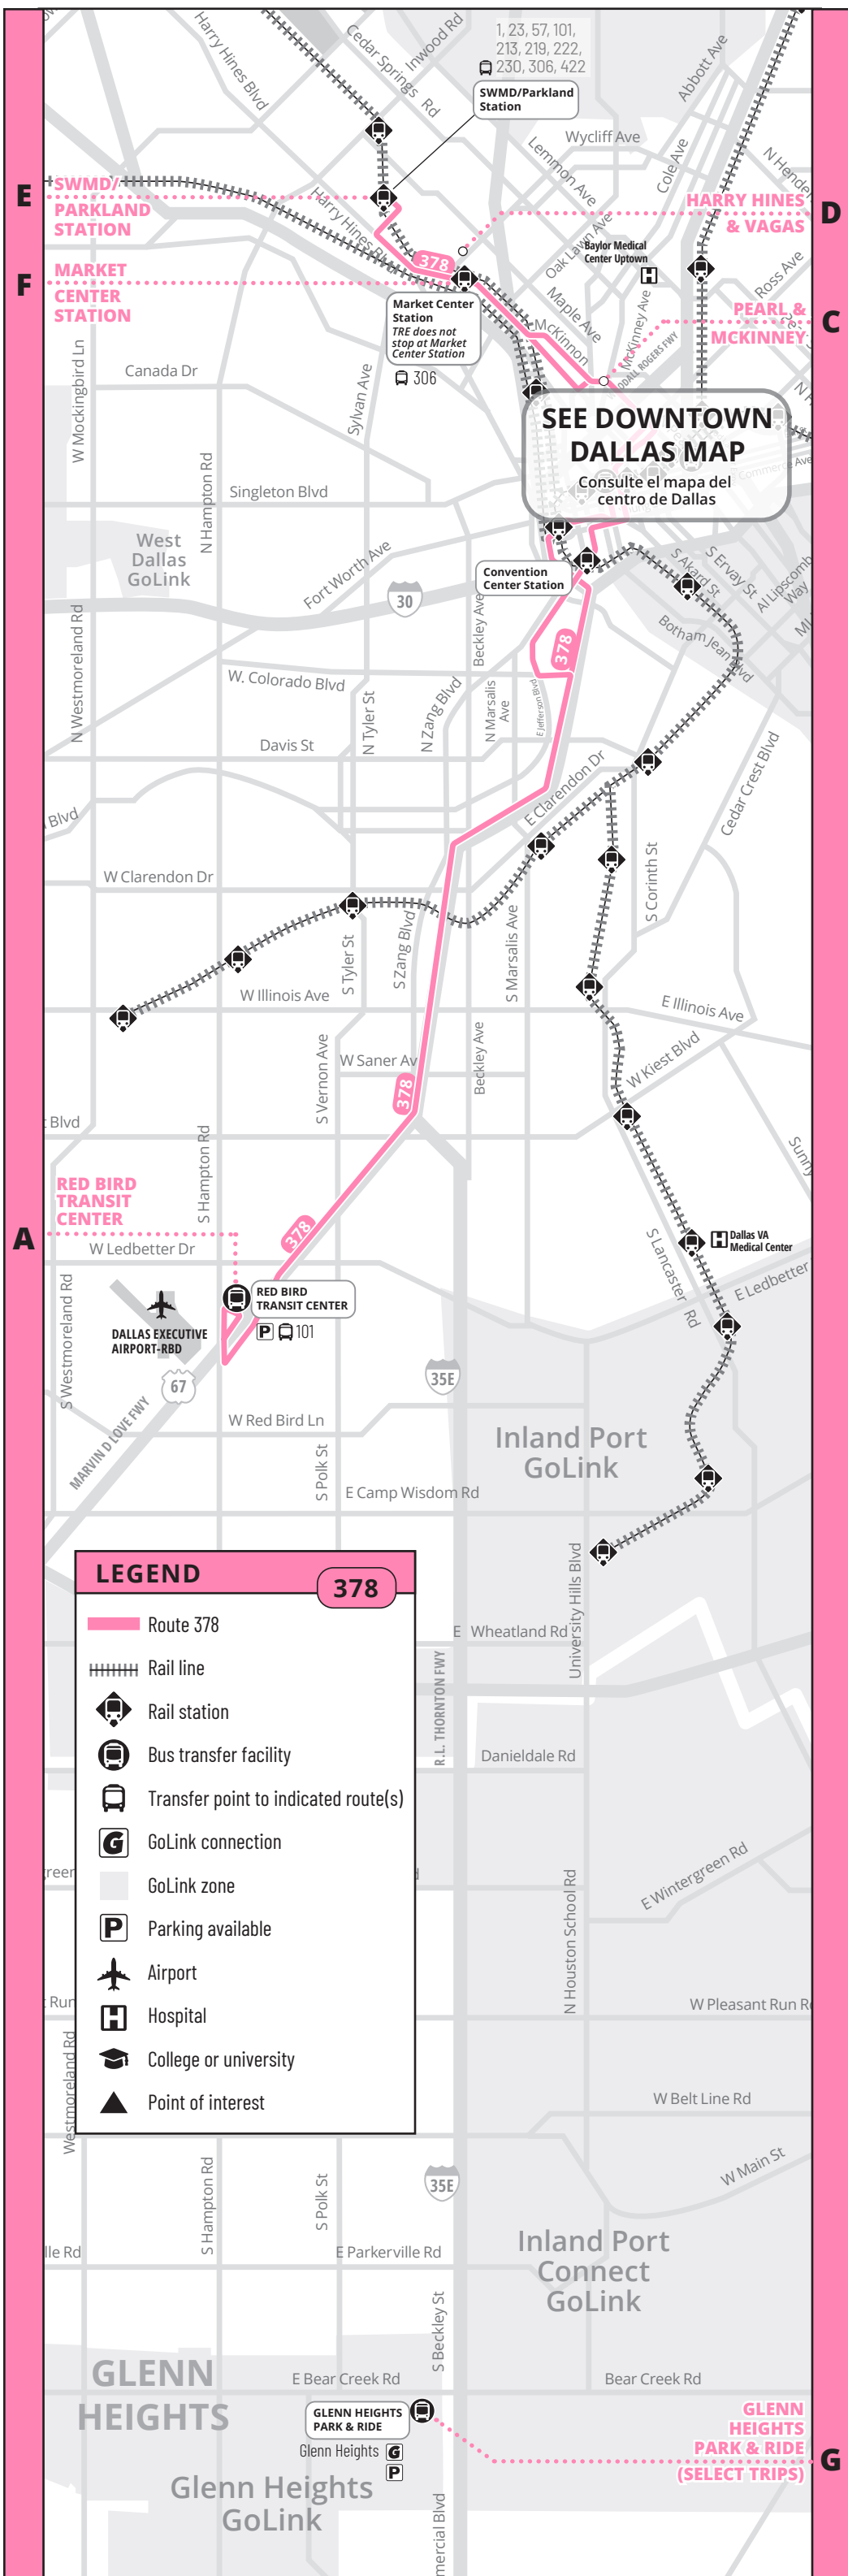

Map reference
Referencia en mapa

Key stops • Paradas claves

Connecting services and amenities
Conexión de servicios y comodidades

Service frequency • Frecuencia del servicio

Departure times
Horarios de salida

378
Express

Monday - Friday
Lunes a viernes

SWMD/Parkland Station
Icons: Train, Bus, H

Akard Station
Downtown Dallas
Icons: Train, Bus

Red Bird Transit Center
Icons: Train, P

214-979-1111 • DART.org

LEGEND

- Point of interest
- College or university
- Hospital
- Airport
- Parking available
- GoLink zone
- GoLink connection
- Transfer point to indicated route(s)
- Bus transfer facility
- Rail station
- Rail line
- Route 378

Map not to scale
El mapa no representa la escala

378 - Weekday/entre semana

Inbound to Downtown Dallas/SWMD/Parkland Station

	A	B	C	D	E
HOURS OF SERVICE	RED BIRD TRANSIT CENTER P	AKARD STATION	PEARL & MCKINNEY	HARRY HINES & VAGAS	SWMD/PARKLAND STATION H
A.M. SERVICE	5:30 a 6:00 6:20 6:40 7:00 7:20 7:40 8:00 8:20 8:40	5:48 a 6:18 6:38 7:01 7:26 7:46 8:06 8:26 8:46 9:01	5:55 a 6:25 6:45 7:08 7:33 7:53 8:13 8:33 8:52 9:07	5:59 a 6:29 6:50 7:13 7:38 7:58 8:18 8:38 8:57 9:12	6:02 a 6:32 6:54 7:17 7:42 8:02 8:22 8:42 9:01 9:16
NO SERVICE • SIN SERVICIO					
P.M. SERVICE	4:00 p 4:30 5:00 5:30 6:00 6:30	4:21 p 4:51 5:21 5:51 6:21 6:51	4:27 p 4:57 5:27 5:57 6:27 6:57	4:32 p 5:02 5:32 6:02 6:32 7:02	4:36 p 5:06 5:36 6:06 6:36 7:06