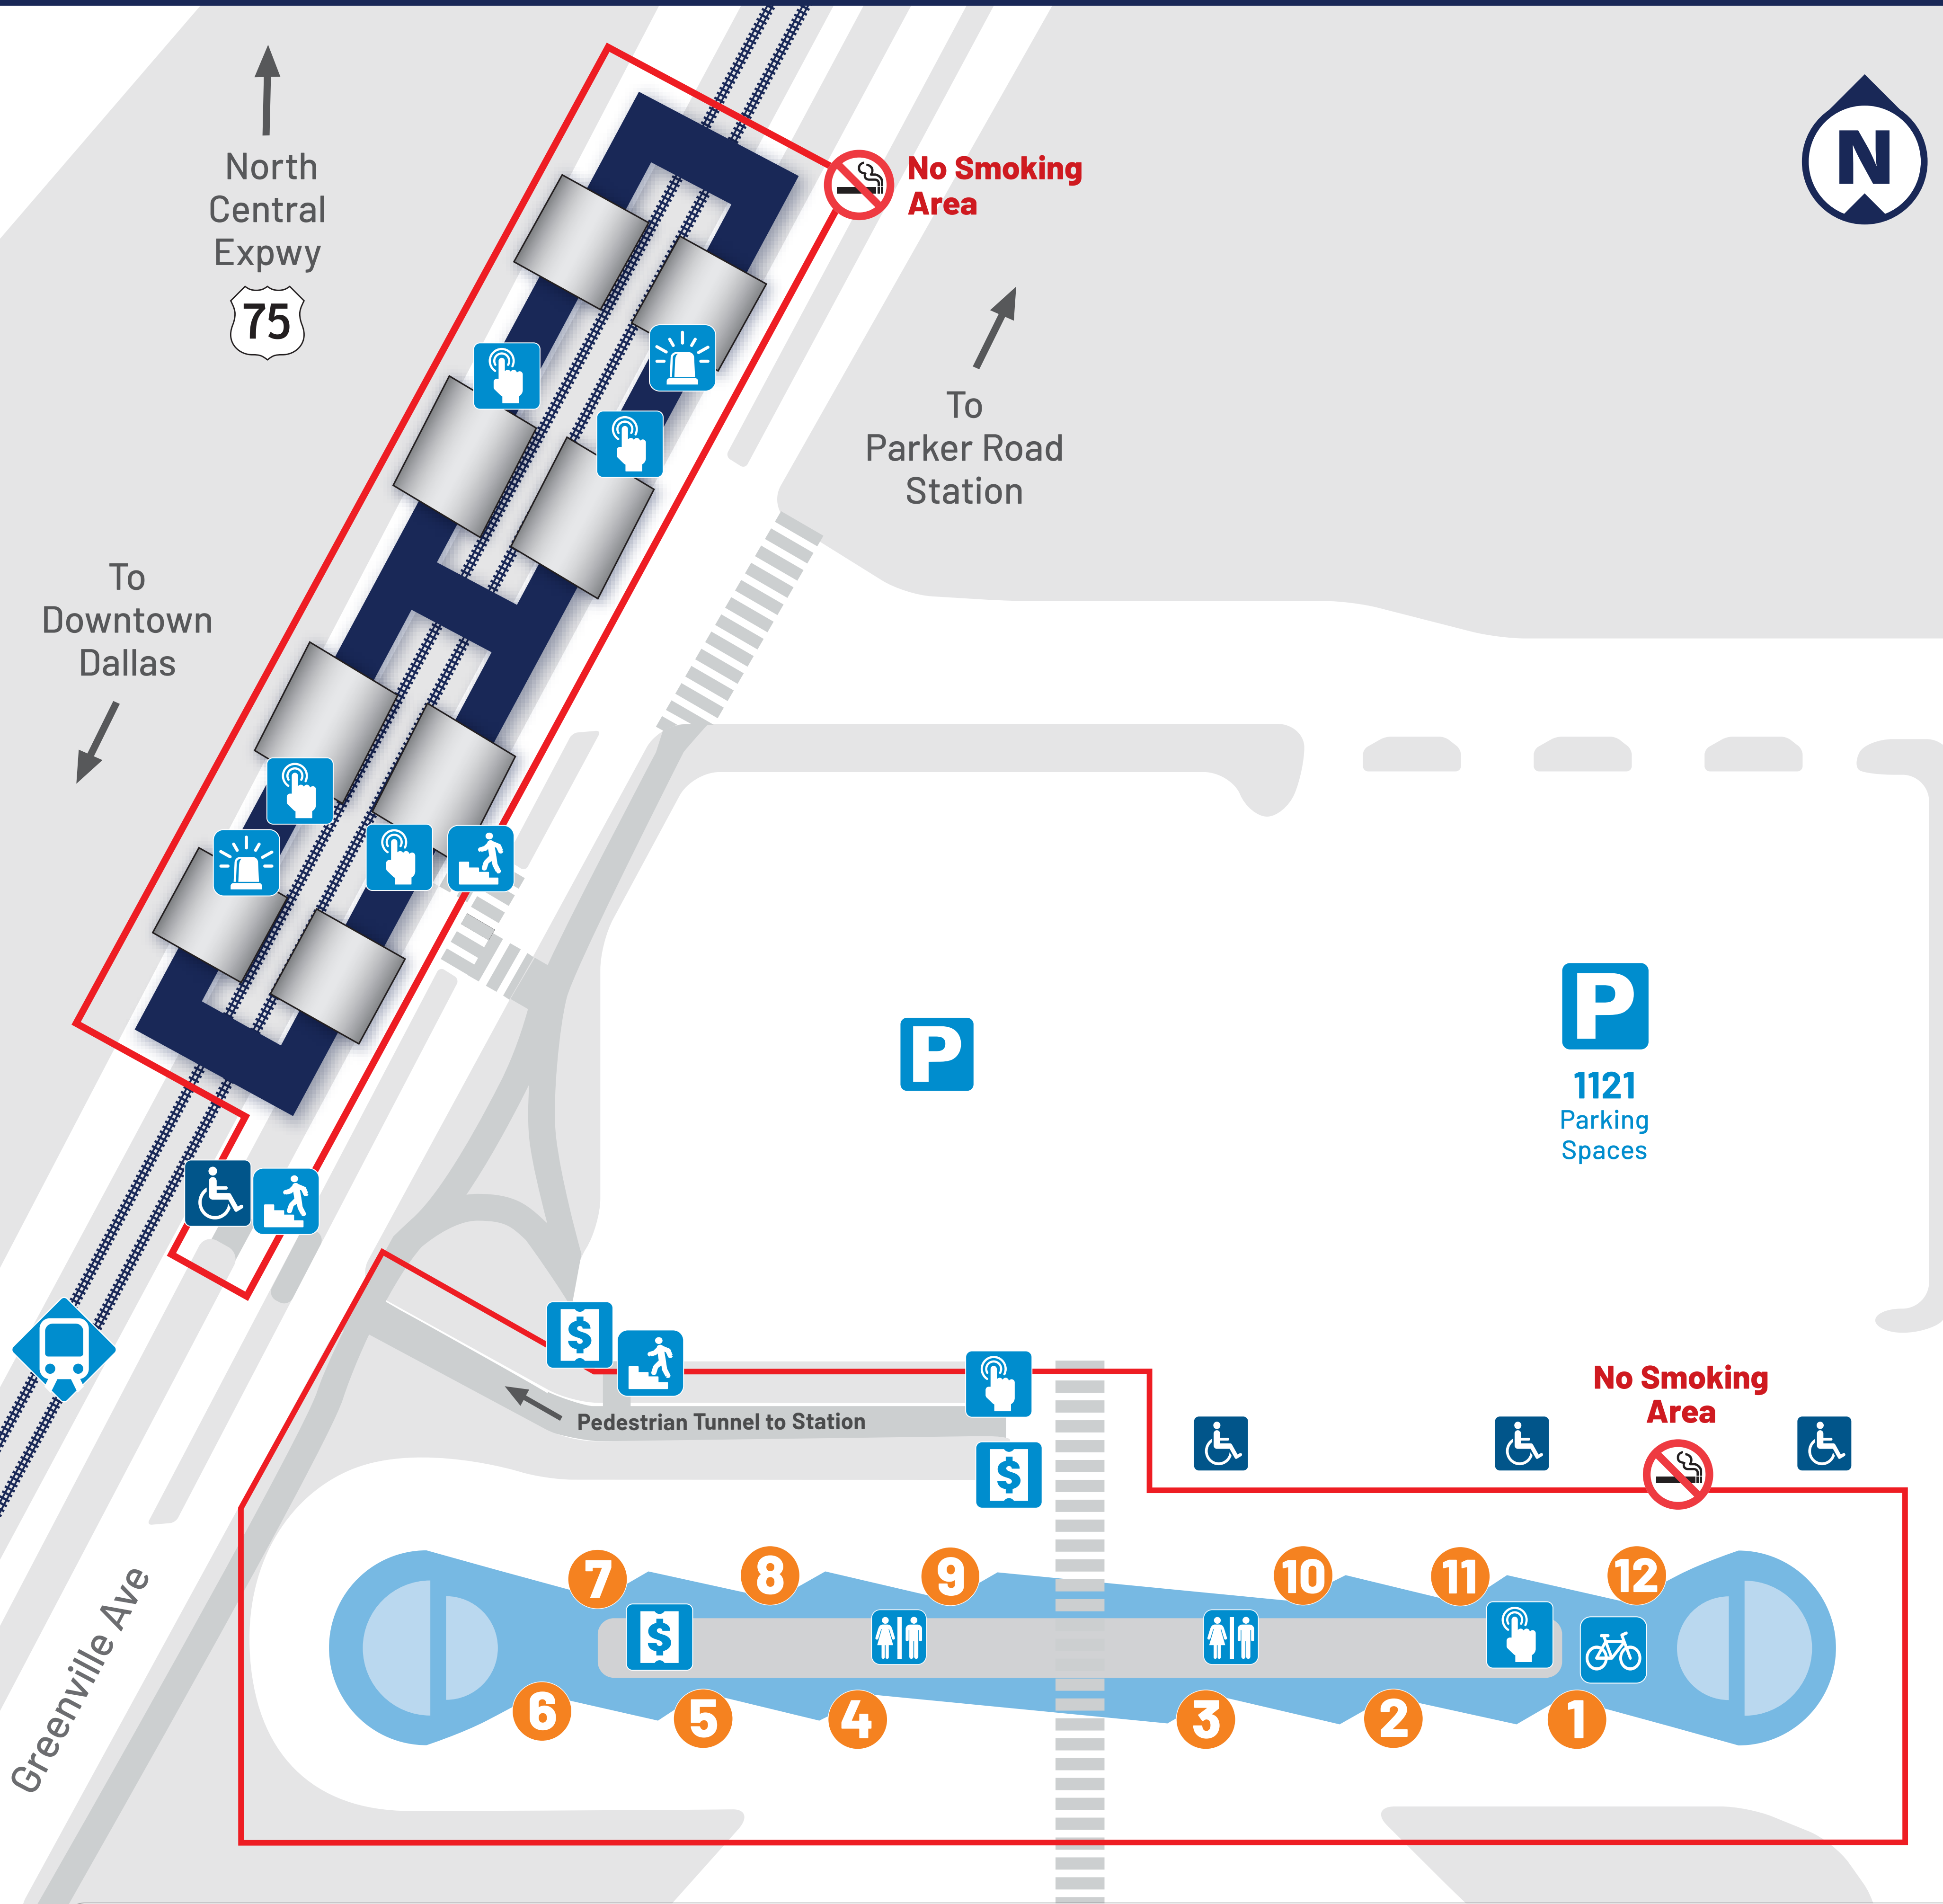

1051 North Greenville Avenue, Richardson, Texas 75081

Arapaho Center Station

ORANGE LINE

RED LINE

Effective June 10, 2024

Ways to Pay and Save! ¡Formas de pagar y ahorrar!

Access DART Say Something
in the GoPass App
No Smartphone? Text 214-256-1819

BUS BOARDING / ABORDAJE DE AUTOBUSES

For next arrival times, text "DART 33224" to 41411.
Para conocer los próximos horarios de llegada, envíe "DART 33224"
por mensaje de texto al 41411.

- 1 Rail Disruption Shuttle
- 2 238 Downtown Garland Station
- 3 238 Addison Transit Center
- 4 For Future Use
- 5 For Future Use
- 6 GEICO
- 7 For Future Use
- 8 For Future Use
- 9 For Future Use
- 10 244
- 11 Paratransit
- 12 243
- ? Call 214-979-1111 or visit DART.org

- DART Rail
- Ticket Vending Machine
- Interactive Kiosk
- Emergency Phone
- Restrooms
- Parking
- Accessible Access or Parking
- Stairs
- Bicycle Storage/Parking