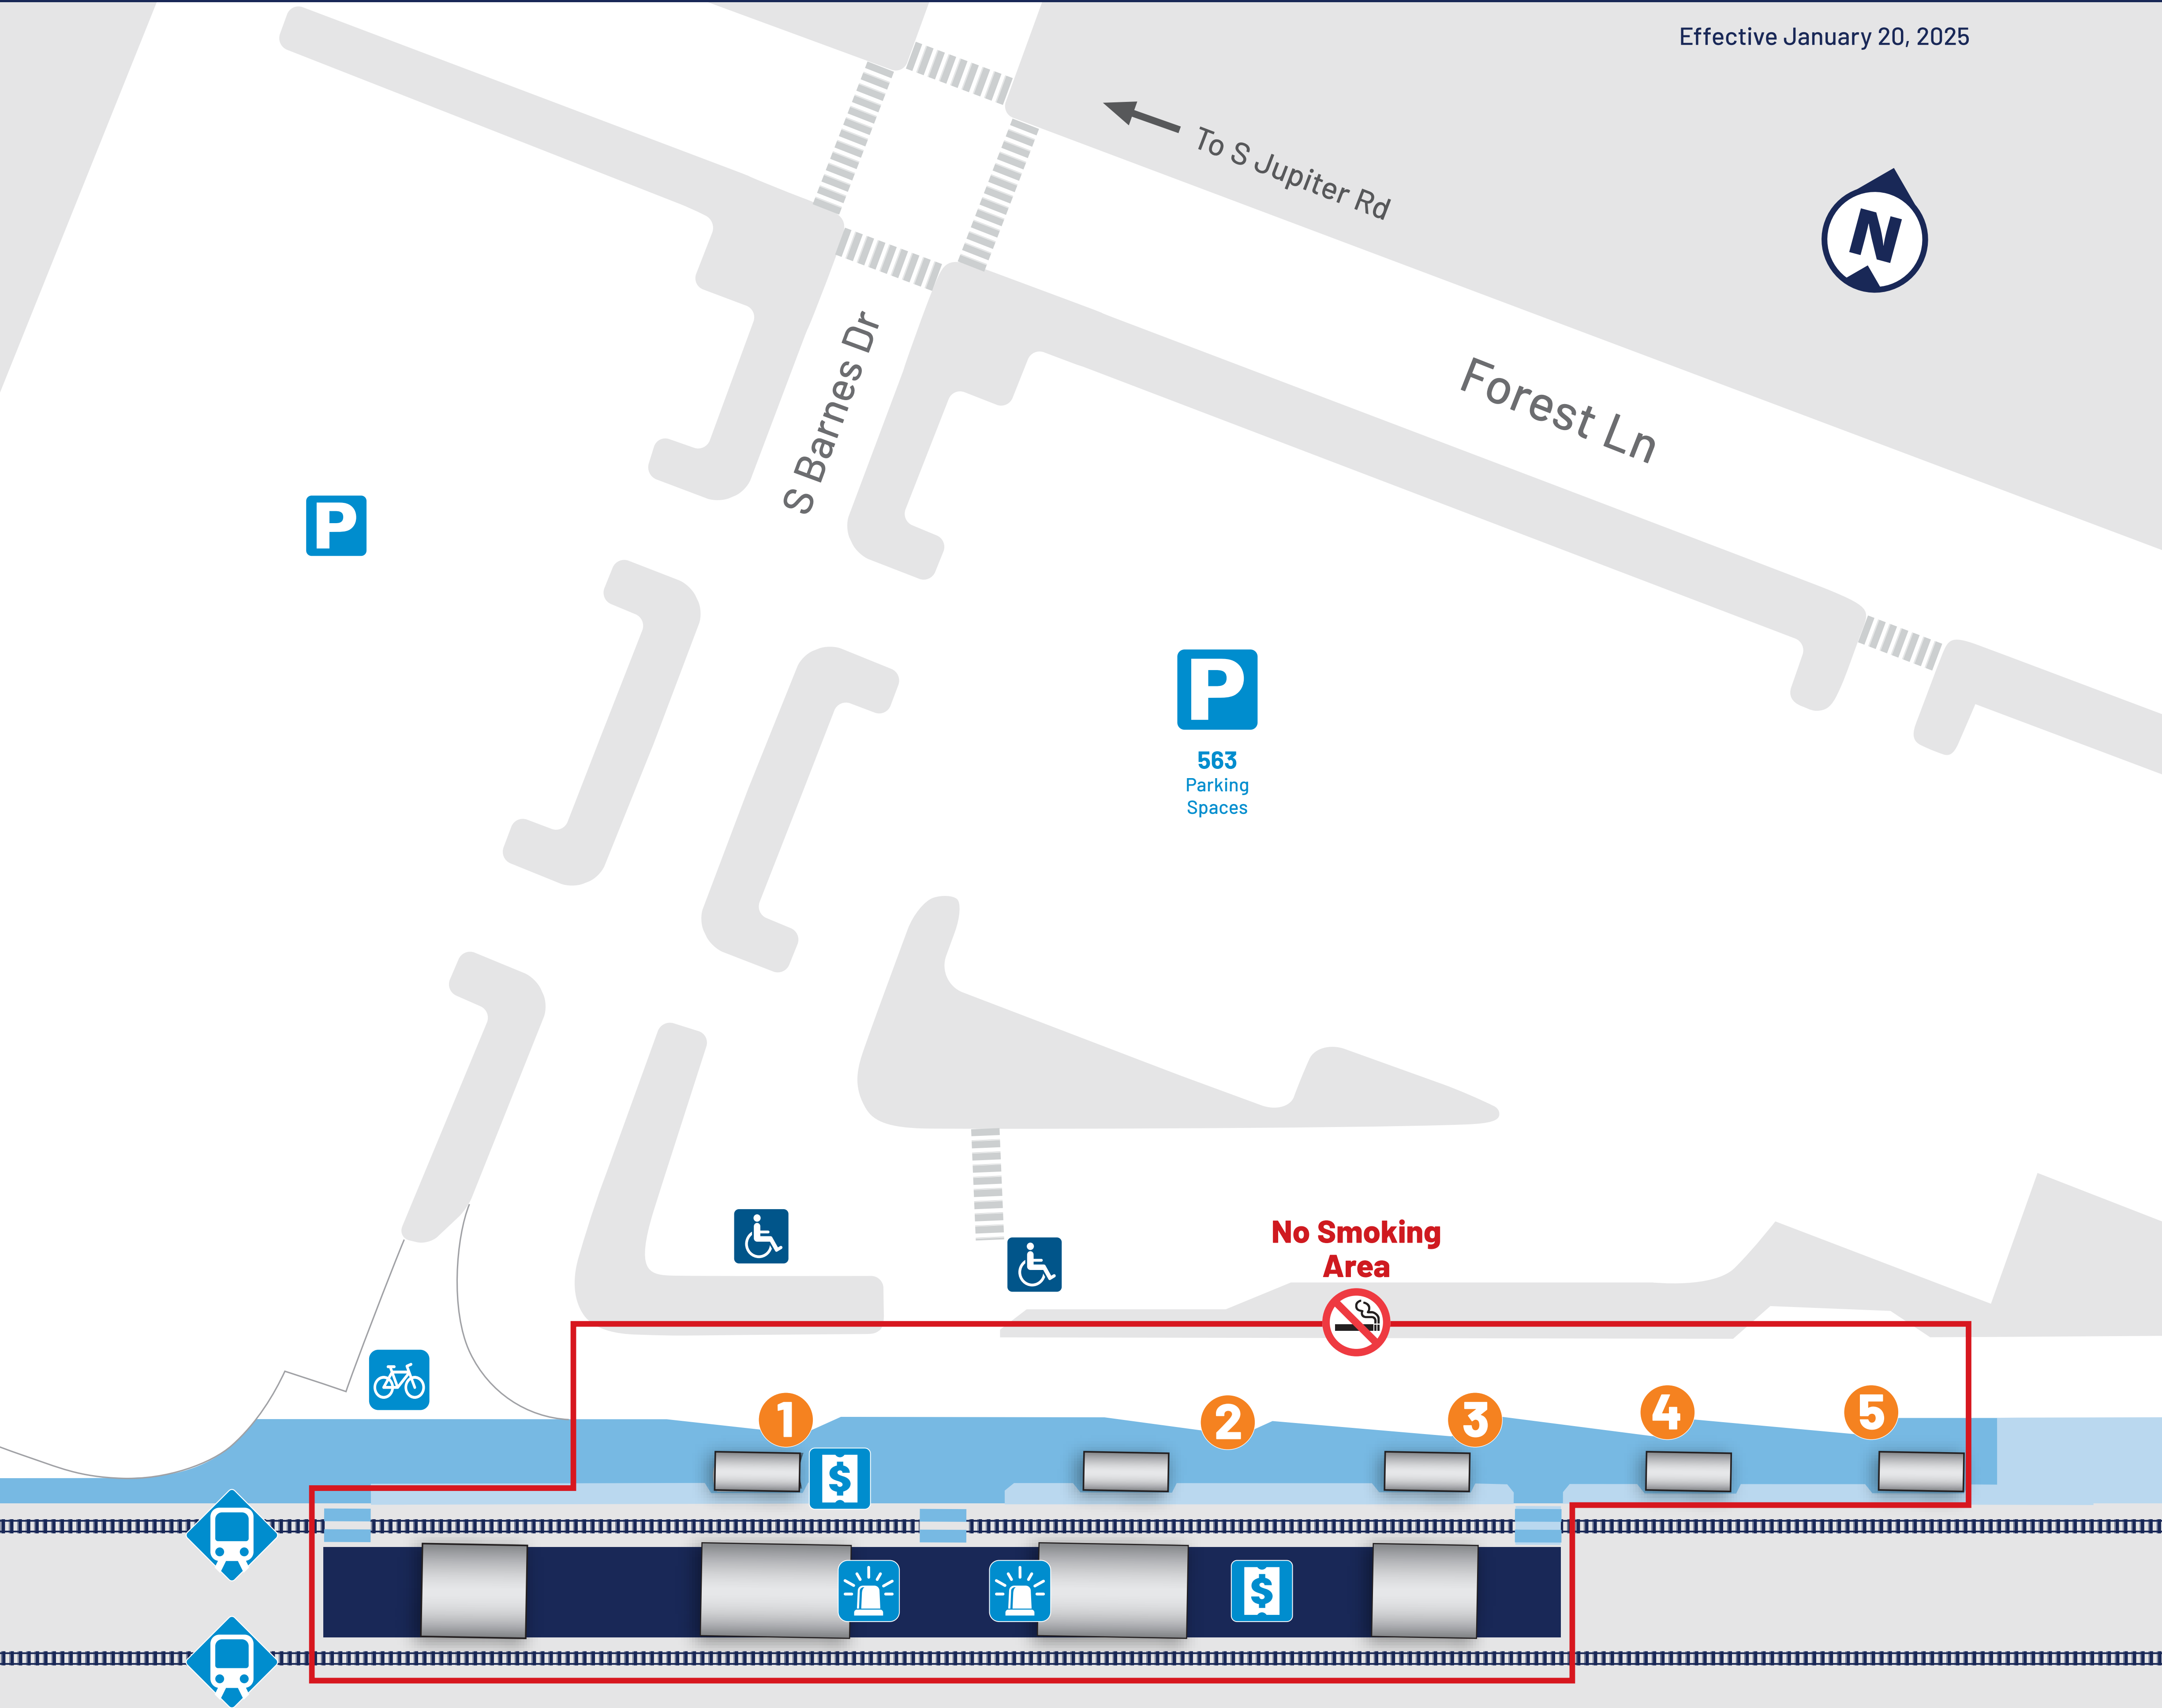

# Forest/Jupiter Station

BLUE LINE

Effective January 20, 2025

### BUS BOARDING / ABORDAJE DE AUTOBUSES

For next arrival times, text "DART 33252" to 41411.  
Para conocer los próximos horarios de llegada, envíe "DART 33252" por mensaje de texto al 41411.

- 1** 247 South Garland Transit Center, **Rail Disruption Shuttle,** Paratransit
- 2** 245 CityLine/Bush Station, 247 Parker Road
- 3** 245 South Garland Transit Center
- 4** 22 Downtown Garland Station
- 5** 22 Addison Transit Center, 22 Forest Lane Station