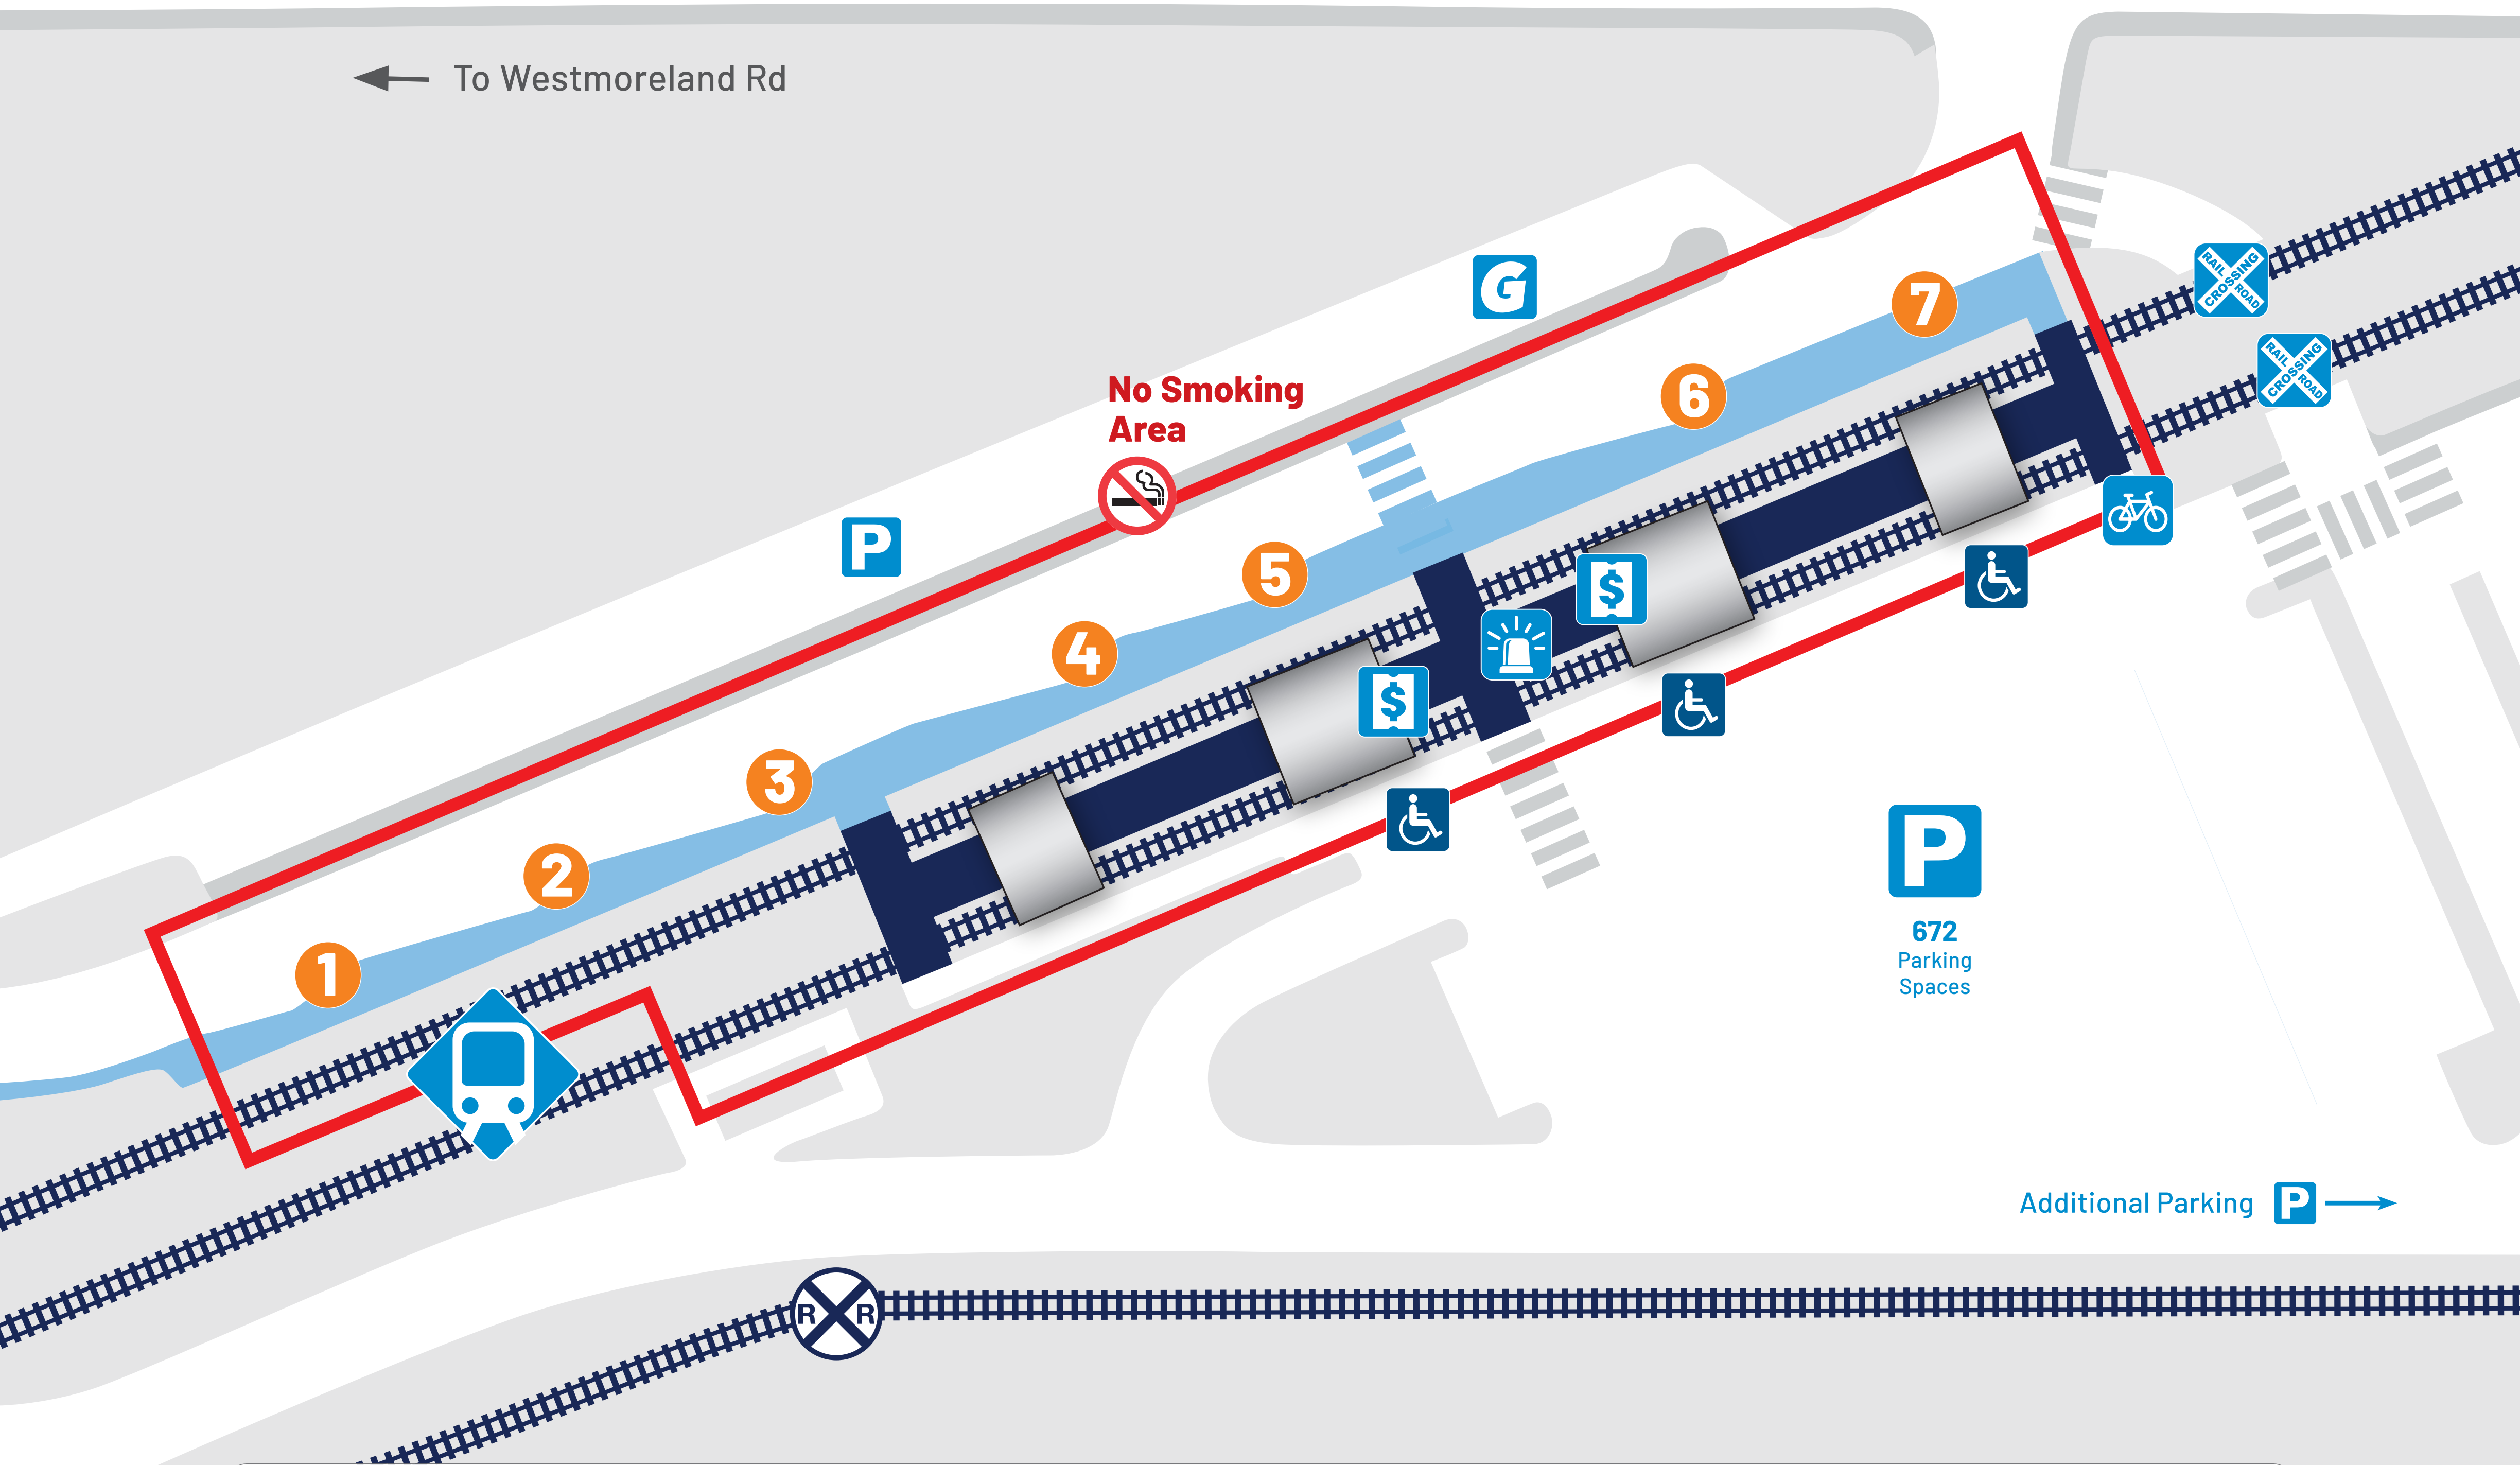

2646 S Westmoreland Road, Dallas, Texas 75211

Westmoreland Station

RED LINE

Effective April 15, 2024

S Barnett Ave

Illinois Ave

← To Westmoreland Rd

Additional Parking →

Ways to Pay and Save! ¡Formas de pagar y ahorrar!

BUS BOARDING / ABORDAJE DE AUTOBUSES

For next arrival times, text "DART 33227" to 41411.
Para conocer los próximos horarios de llegada, envíe "DART 33227" por mensaje de texto al 41411.

- 1** 108, **Rail Disruption Shuttle**
- 2** 104 MLK Station
- 3** 104 Dallas College Mountain View Campus
- 4** 25
- 5** 57 Kirnwood
- 6** 57 SWMD Parkland Station
- 7** 221, 223, Paratransit
- ?** Call 214-979-1111 or visit DART.org

- DART Rail
- GoLink Connection
- Ticket Vending Machine
- Accessible Parking
- Parking
- Emergency Phone
- Bicycle Storage/Parking
- Railroad Crossing
- Freight Rail Crossing