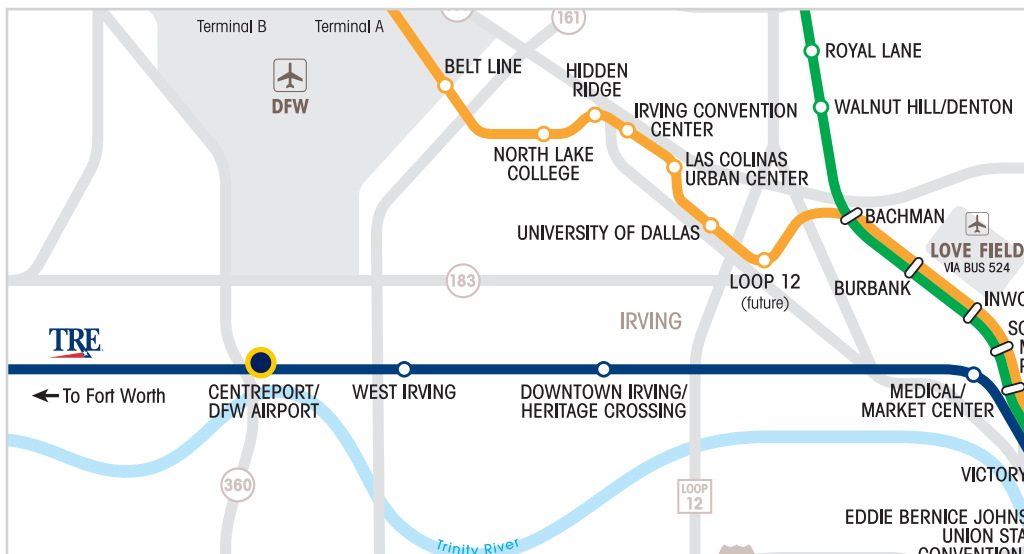

CENTREPORT/ DFW AIRPORT STATION

The Centreport/DFW Airport Station is centrally located for many mid-cities commuters and provides access to both DFW Airport and CentrePort, a 1,300 acre master-planned business park and mixed-use development.

(as of January 2023)

TRE

Bus Routes
30 CentrePort Circulator (Trinity Metro), TRE Link (Trinity Metro)

LIVE · WORK · PLAY 1/2 MILE RADIUS

LIVE

- 📍 Crest Centreport Apartments
- 📍 Centreport Landing
- 📍 Camden Centreport Apartments
- 📍 Summers Landing Apartments
- 📍 Centre Oaks Apartments
- 📍 The Landing at Centreport Apartments

WORK

- 📍 DFW International Airport
- 📍 American Airlines Headquarters
- 📍 JP Morgan Chase
- 📍 Mercedes-Benz
- 📍 NBC Universal Media
- 📍 Federal Aviation Administration
- 📍 Keebler
- 📍 GE Engine Services
- 📍 Bank of America
- 📍 DFW Airport Marriott
- 📍 Coastal Furniture
- 📍 Dean Foods
- 📍 Herzog Technologies, Inc.

LOCATION MAP

LEGEND

- ORANGE LINE
- SILVER LINE (2026)
- GREEN LINE
- TRINITY RAILWAY EXPRESS
- CENTREPORT/DFW AIRPORT STATION

CENTREPORT/DFW AIRPORT STATION
14470 Statler Blvd., Fort Worth, TX 76155

www.DART.org/TOD