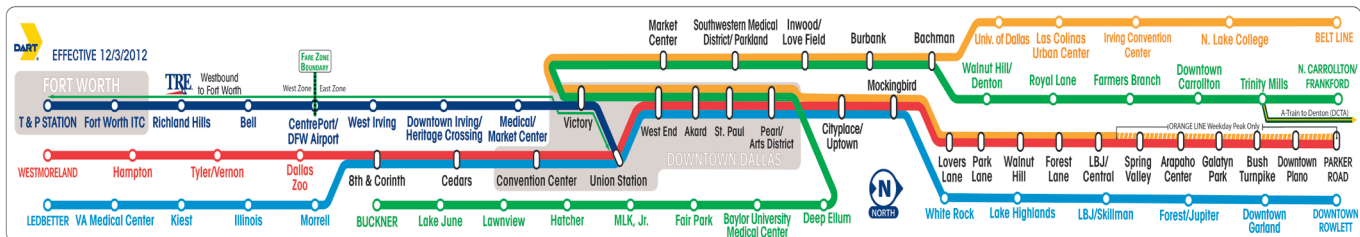

STATION AREA

FAIR PARK STATION KEY LANDMARKS

PLANNING AND DEVELOPMENT INFORMATION

DART Economic Development, TOD Guidelines, TOD Policy, and more, www.dart.org/economicdevelopment

City of Dallas Development Services Department, www.dallascityhall.com/

City of Dallas Office of Economic Development, www.dallas-ecodev.org/

REV 6/13