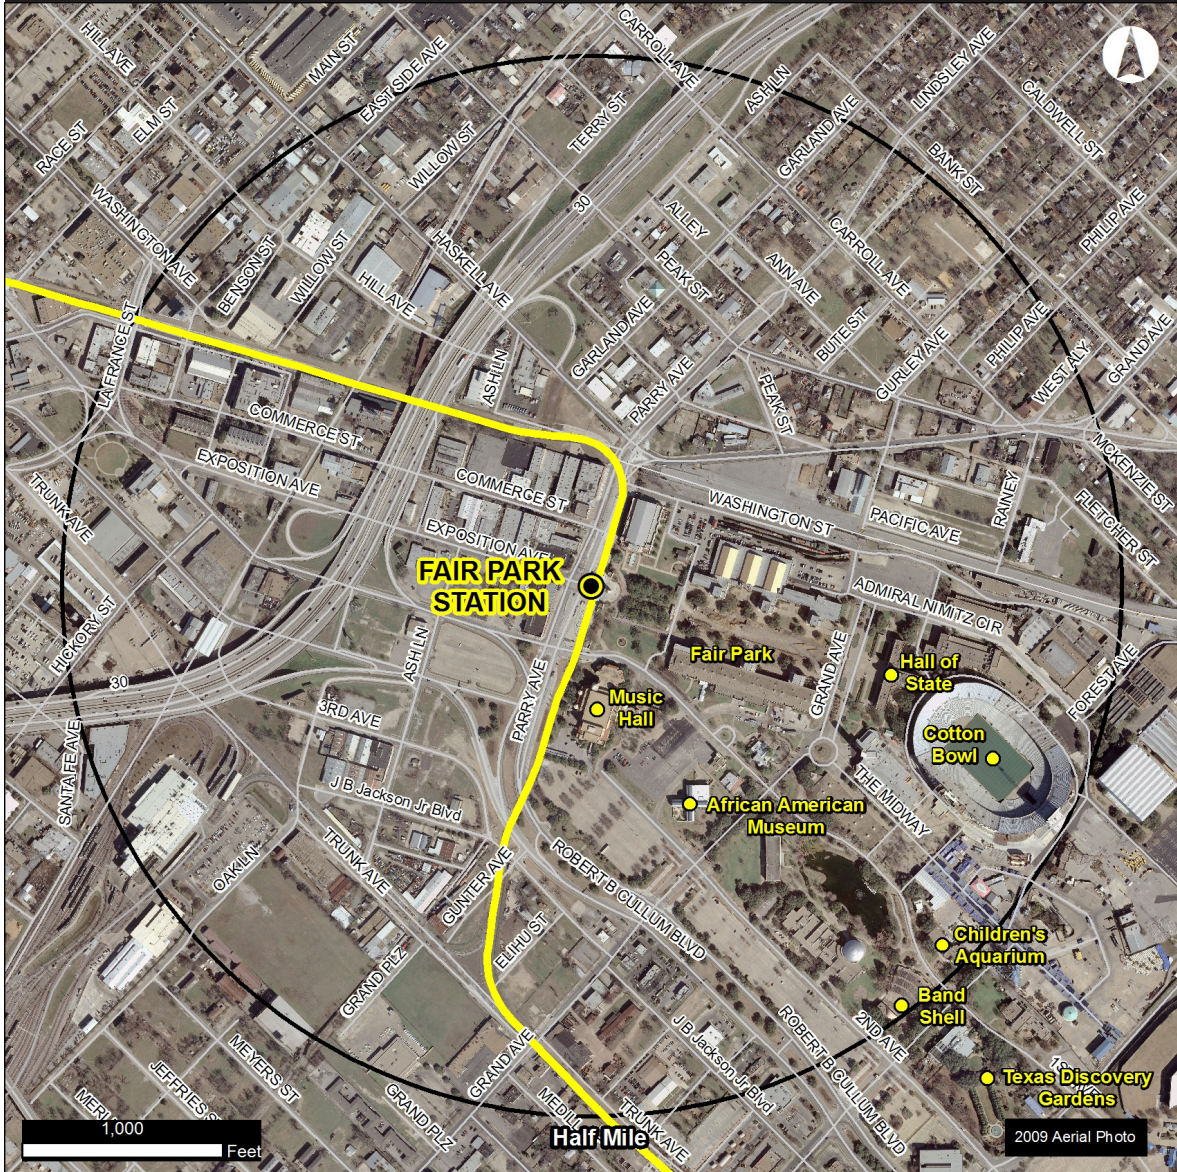

Fair Park Band Shell

FAIR PARK STATION

STATION ATTRIBUTES

Rail Service - **Green Line**

Parking Spaces: None

Average Daily Ridership: 1,109

Peak Service Frequency: 15 minutes

Travel Time to Downtown Dallas: 9 minutes

AREA DEMOGRAPHICS (1/2 MILE RADIUS)

Population: 1,565

Employment: 2,835

Total Households: 560

Median Household Income: \$22,418 (2010 Census)

STATION AREA

FAIR PARK STATION KEY LANDMARKS

PLANNING AND DEVELOPMENT INFORMATION