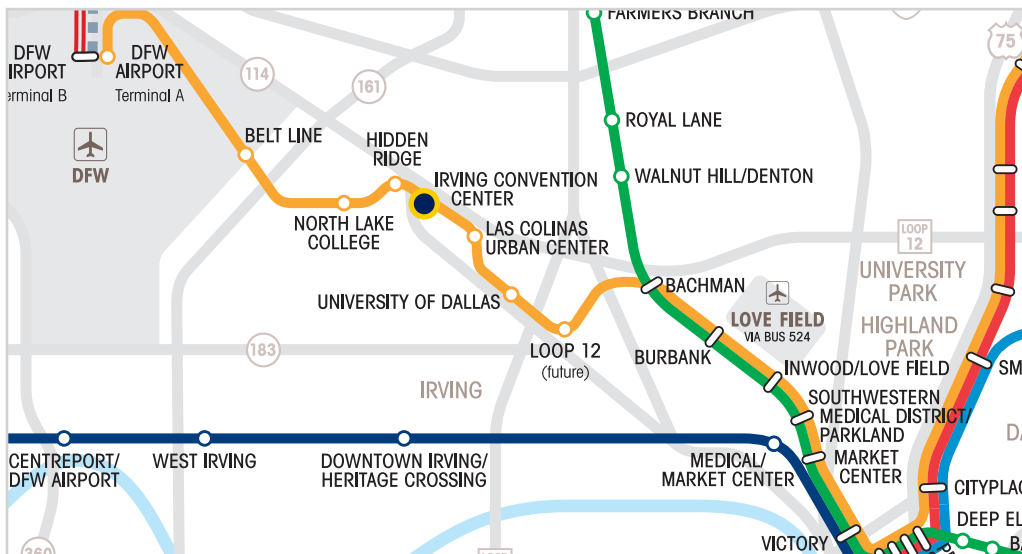

IRVING CONVENTION CENTER STATION

The Irving Convention Center Station, located in Las Colinas, serves the Irving Convention Center, Toyota Music Factory, and the Las Colinas Urban Center. The Irving Convention Center at Las Colinas is host to hundreds of diverse events every year. The Toyota Music Factory is a dining and entertainment district that features a cinema, concert venues, and over 20 restaurants. The Las Colinas Urban Center includes several multi-family residential towers alongside office buildings.

1/2 MILE RADIUS

LIVE

- Lincoln Las Colinas Apartments
- Lakepointe at Las Colinas Apartments
- AMLI Las Colinas Apartments
- Delante Apartments
- Monterra Apartments
- Fox Corporate Housing
- Eastshore on Lake Carolyn Apartments
- Cayman Las Colinas Apartments
- Cortland Apartments
- Promenade at Las Colinas Apartments
- Alesio Urban Center
- Fountain Pointe Las Colinas
- Jefferson Lumen

2,391

(Decennial Census 2020)

Median Household
Income

\$94,069

(American Community Survey)

LOCATION MAP

LEGEND

 RED LINE

 ORANGE LINE

 BLUE LINE

 GREEN LINE

 TRINITY RAILWAY EXPRESS

 TEXRAIL

 SILVER LINE (2026)

 IRVING CONVENTION CENTER STATION

IRVING CONVENTION CENTER STATION
480 W. Northwest Hwy., Irving, TX 75039