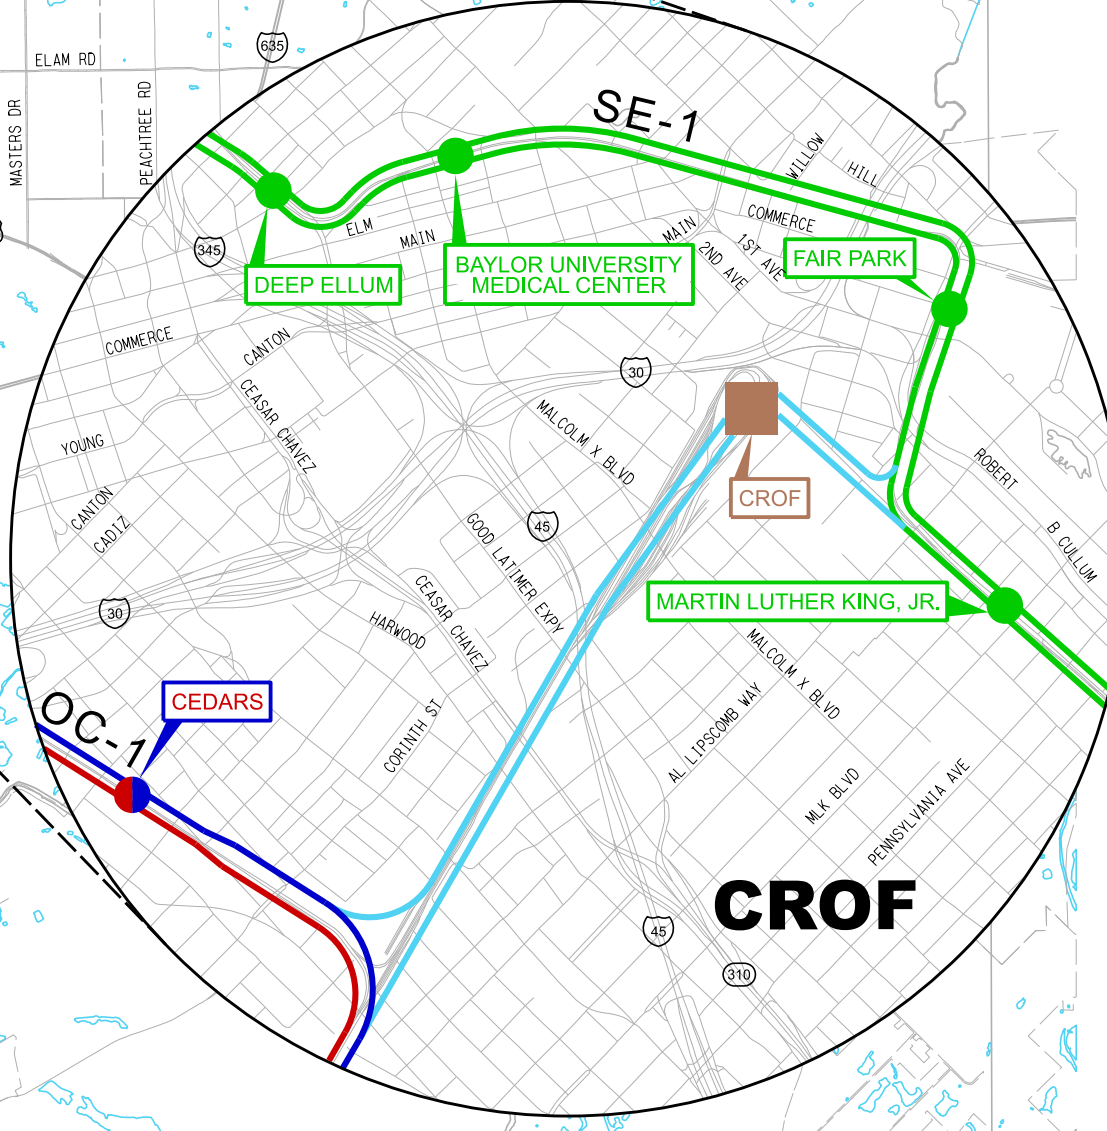

LIGHT RAIL TRANSIT (LRT) SYSTEM

LEGEND

- STATION / STOP
- FUTURE STATION / STOP
- DART OPERATING FACILITY
- ▬ STARTER SYSTEM & BUILDOUT PHASE 1
- ▬ OVERLAPPING CORRIDORS
- ▬ NORTHWEST AND SOUTHEAST CORRIDOR
- ▬ D/FW IRVING CORRIDOR
- ▬ TRE
- ▬ DCTA