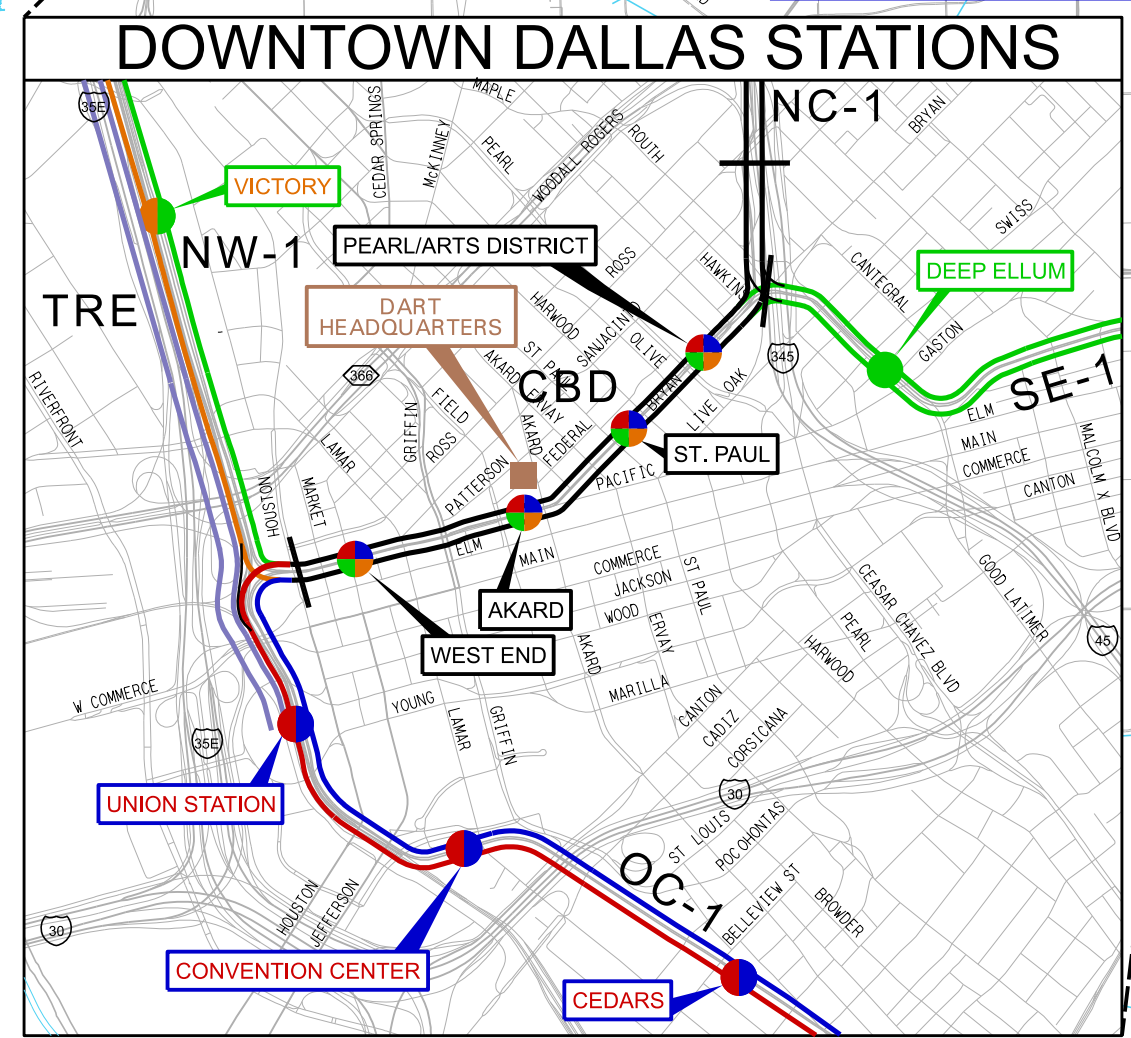

LIGHT RAIL TRANSIT (LRT) SYSTEM

LEGEND

- STATION / STOP
- FUTURE STATION / STOP
- DART OPERATING FACILITY
- ▬ STARTER SYSTEM & BUILDOUT PHASE 1
- ▬ OVERLAPPING CORRIDORS
- ▬ NORTHWEST AND SOUTHEAST CORRIDOR
- ▬ D/FW IRVING CORRIDOR
- ▬ TRE
- ▬ DCTA