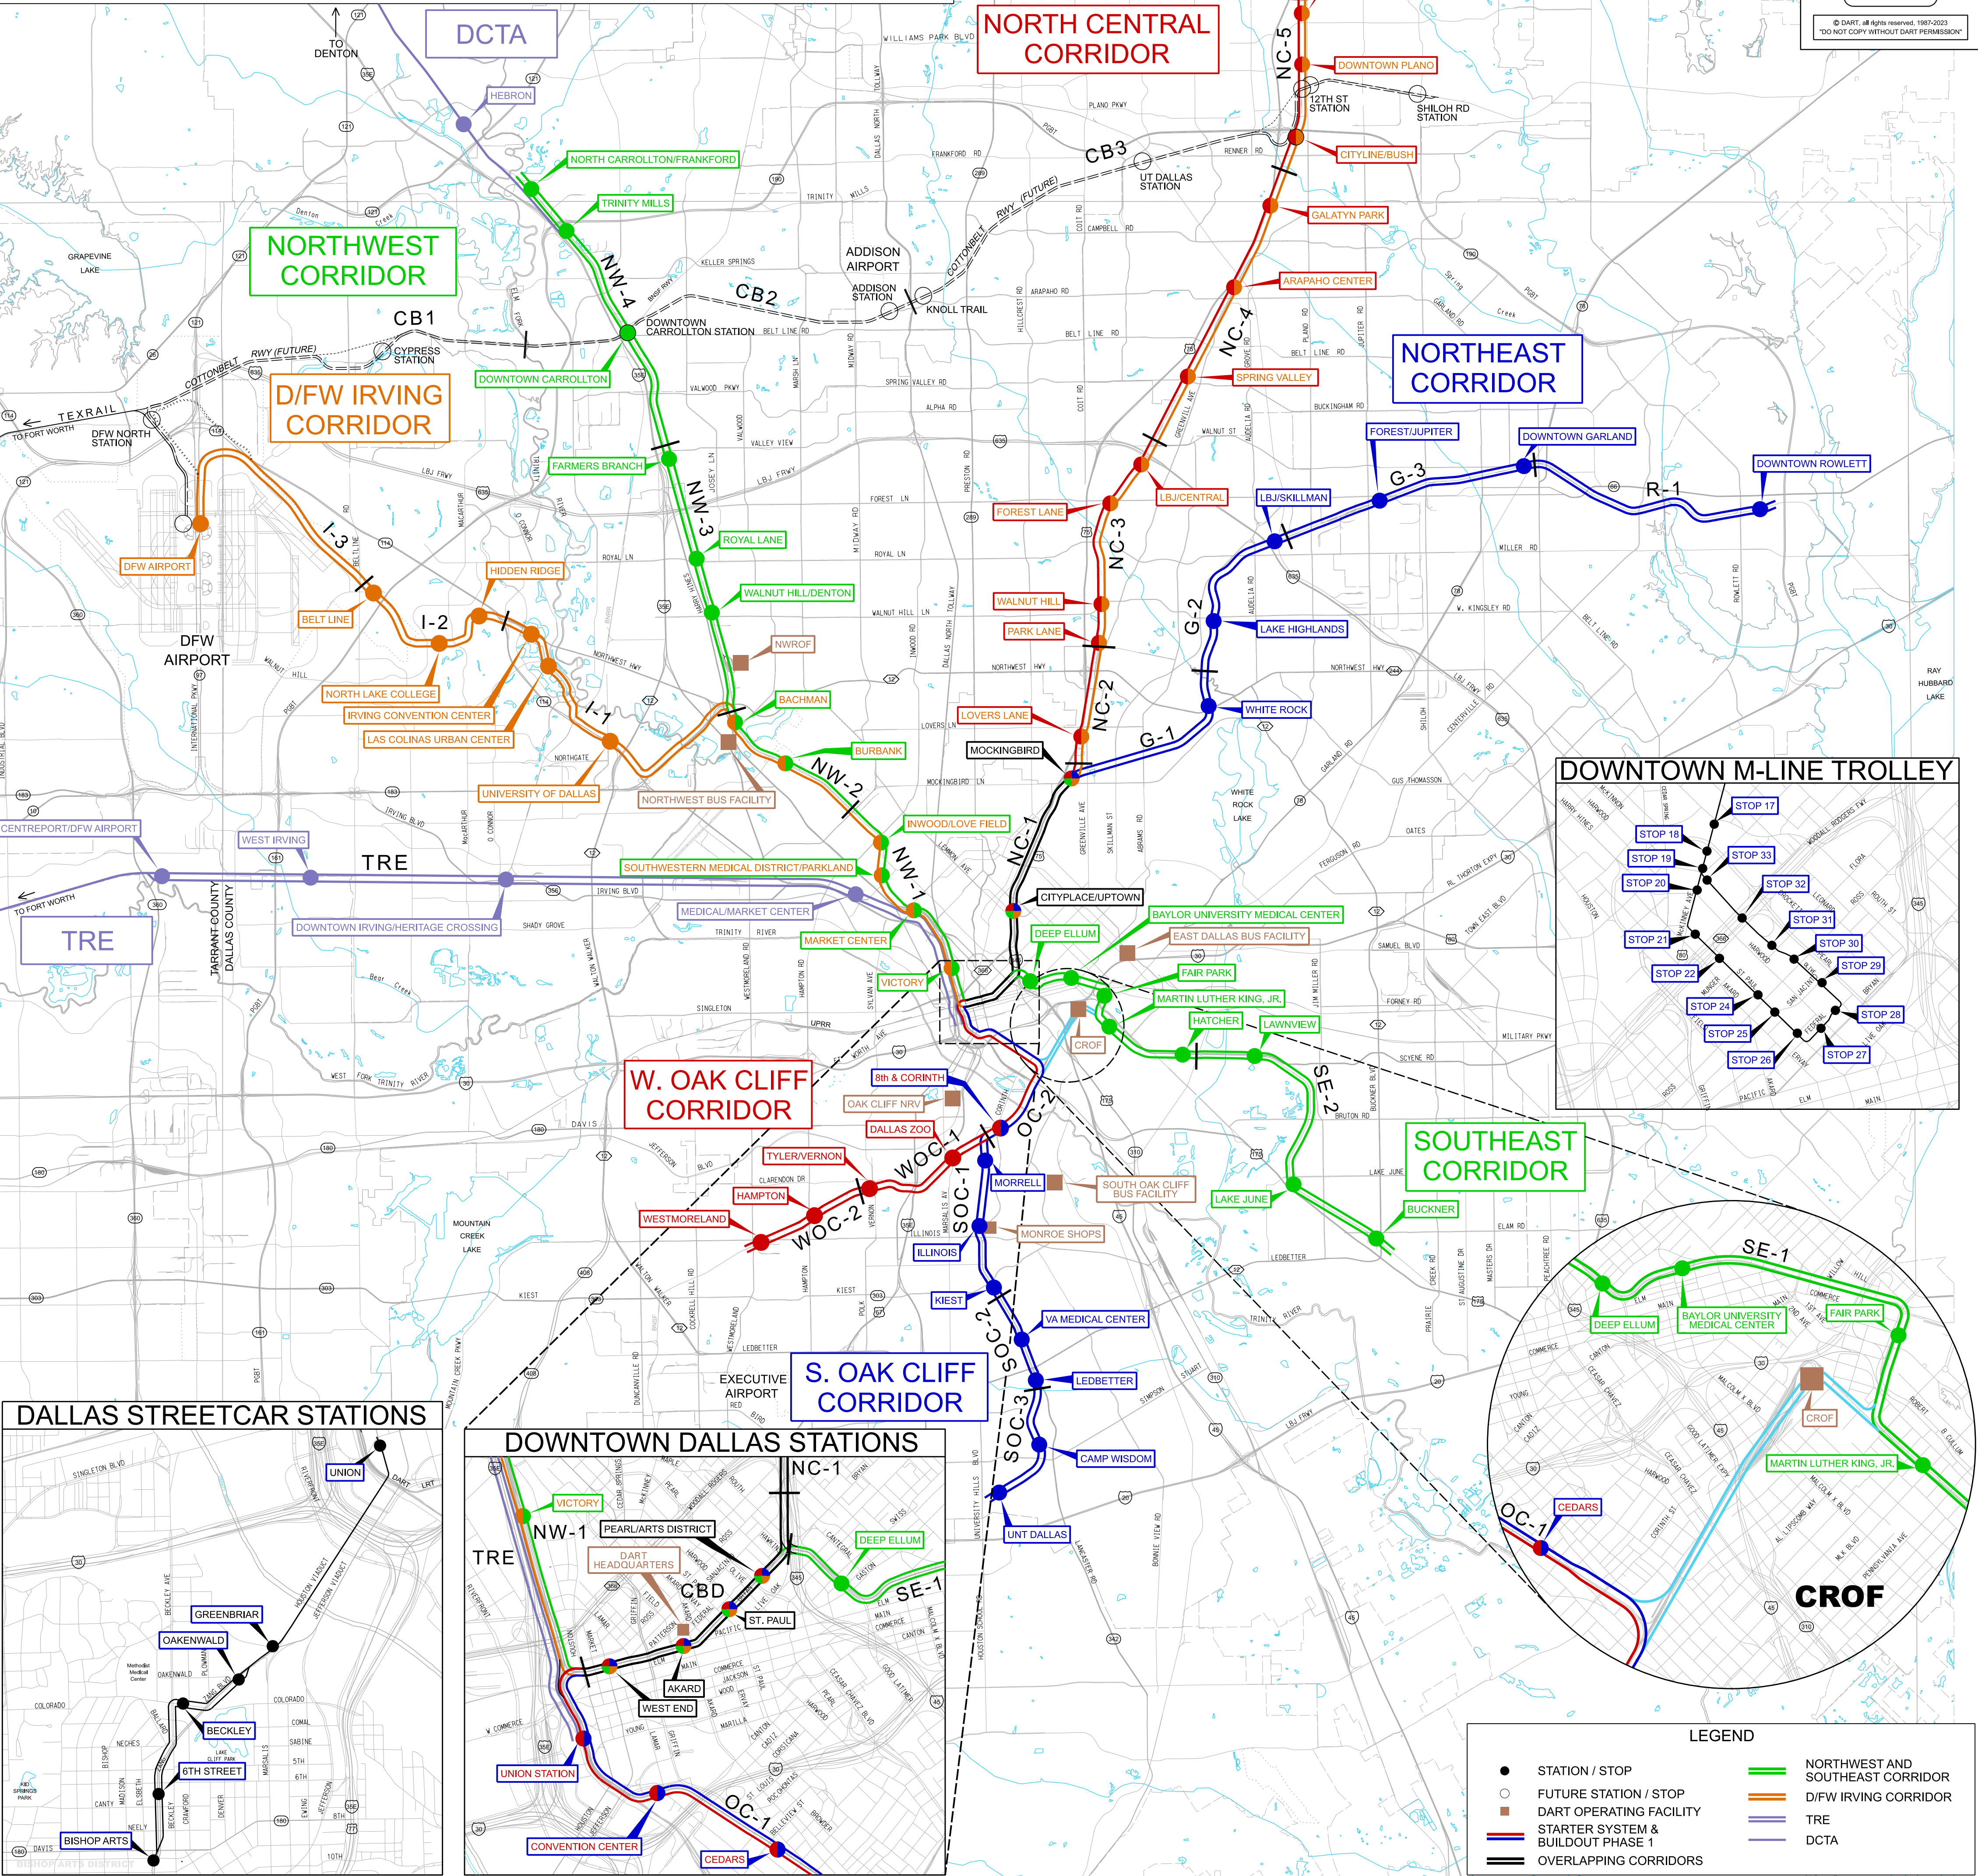

LIGHT RAIL TRANSIT (LRT) SYSTEM

LEGEND

- STATION / STOP
- FUTURE STATION / STOP
- DART OPERATING FACILITY
- ▬ STARTER SYSTEM & BUILDOUT PHASE 1
- ▬ OVERLAPPING CORRIDORS
- ▬ NORTHWEST AND SOUTHEAST CORRIDOR
- ▬ D/FW IRVING CORRIDOR
- ▬ TRE
- ▬ DCTA