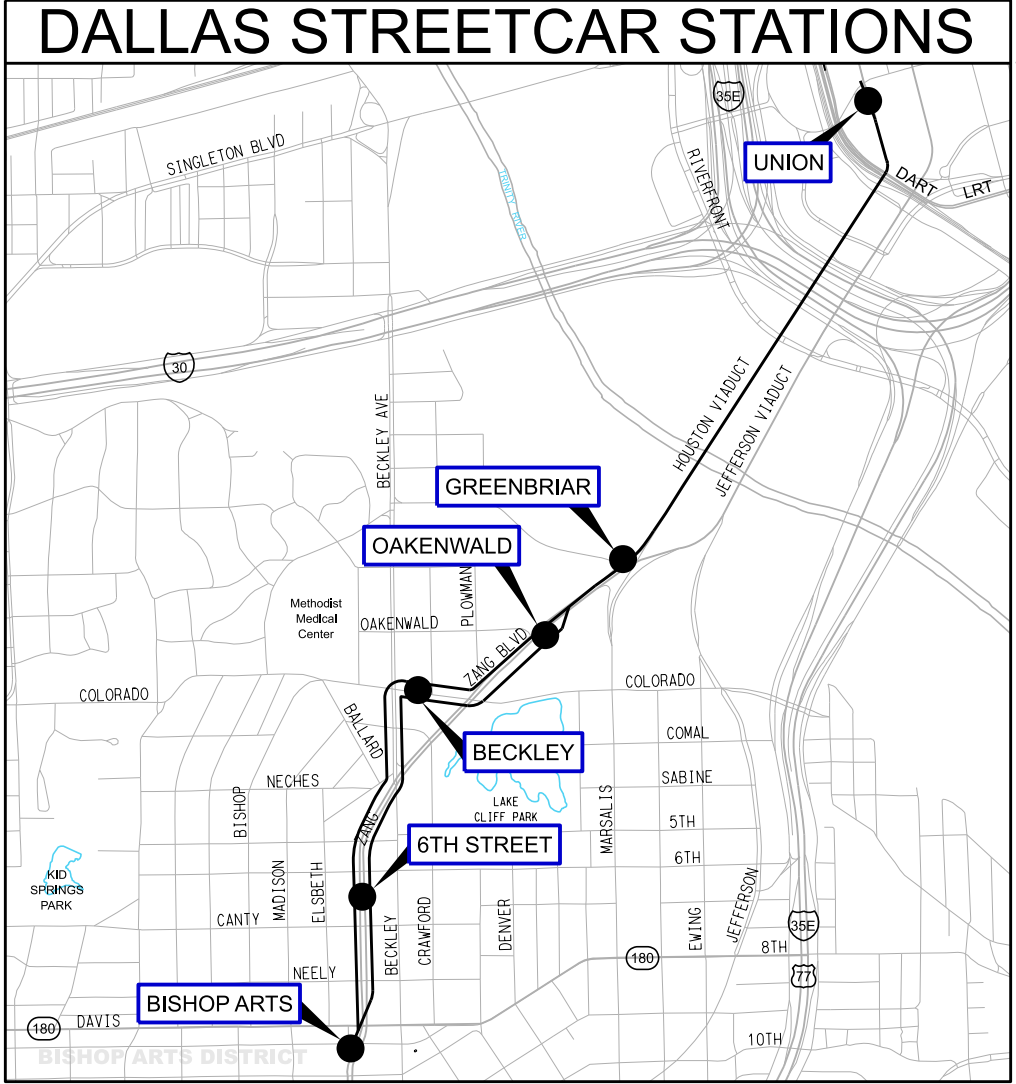

LIGHT RAIL TRANSIT (LRT) SYSTEM

LEGEND

- STATION / STOP
- FUTURE STATION / STOP
- DART OPERATING FACILITY
- ▬ STARTER SYSTEM & BUILDOUT PHASE 1
- ▬ OVERLAPPING CORRIDORS
- ▬ NORTHWEST AND SOUTHEAST CORRIDOR
- ▬ D/FW IRVING CORRIDOR
- ▬ TRE
- ▬ DCTA