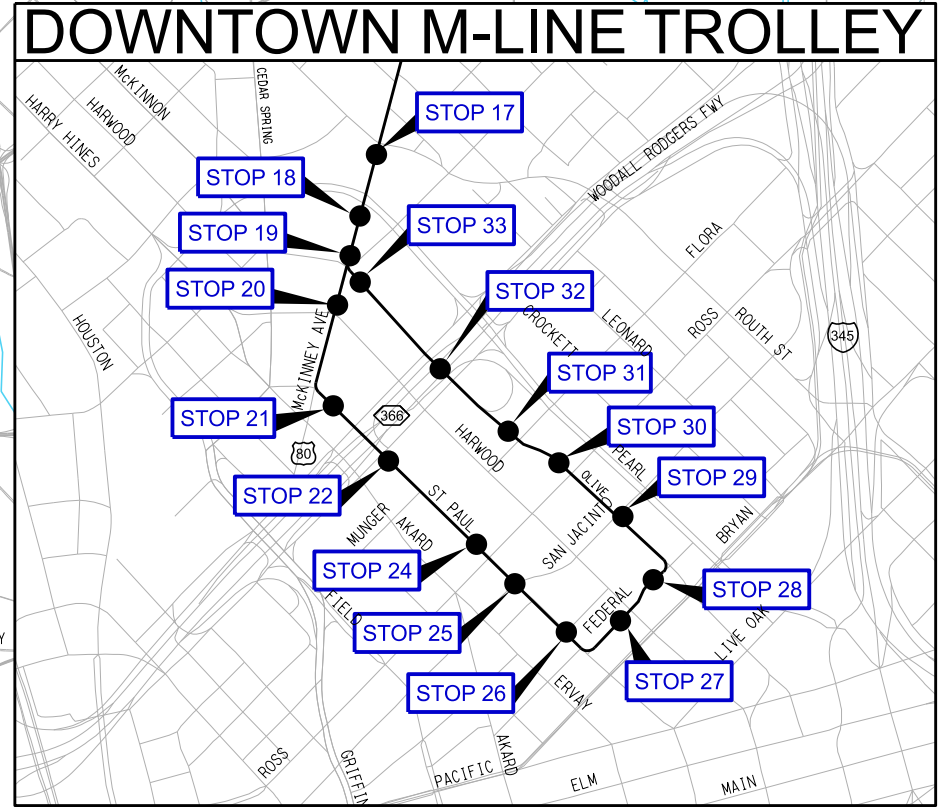

LIGHT RAIL TRANSIT (LRT) SYSTEM

LEGEND

- STATION / STOP
- FUTURE STATION / STOP
- DART OPERATING FACILITY
- ▬ STARTER SYSTEM & BUILDOUT PHASE 1
- ▬ OVERLAPPING CORRIDORS
- ▬ NORTHWEST AND SOUTHEAST CORRIDOR
- ▬ D/FW IRVING CORRIDOR
- ▬ TRE
- ▬ DCTA